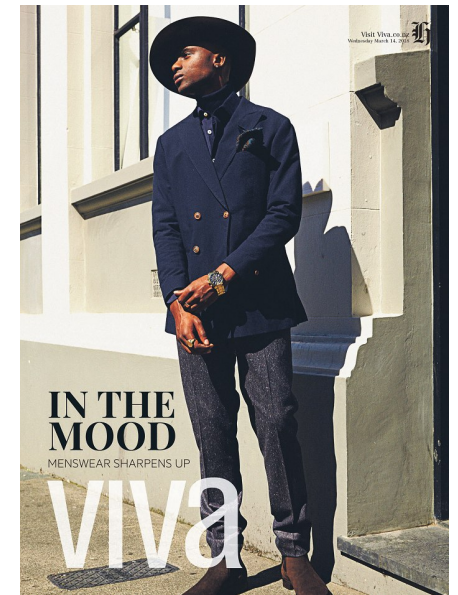

## JOHN BENDA

Height 183cm/6'0" Chest 88cm/34.5" Waist 76cm/30" Suit  
Length R Shoe 44 EU/10 US/9.5 UK Hair Black Eyes Brown

2 Morton Street, PO Box 90920, Auckland  
T:+64 9 373 2916 | F:+64 9 379 6834  
Freephone (NZ Only): 0508 4 Red11