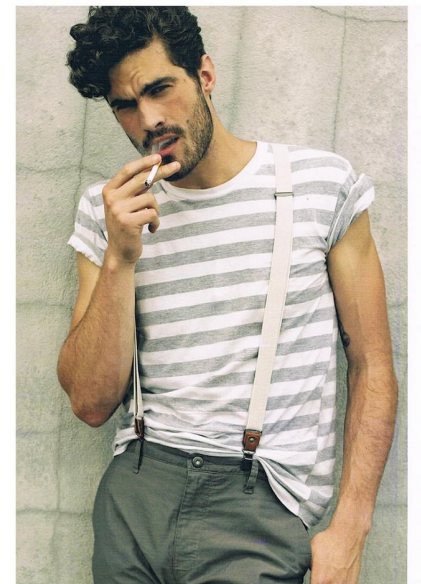

MARK WADDLETON

Height 191cm/6'3" Chest 101cm/40" Waist 81cm/32" Suit Length L
Shoe 43.5 EU/10 US/9.5 UK Hair Brown Eyes Brown

2 Morton Street, PO Box 90920, Auckland
T: +64 9 373 2916 | F: +64 9 379 6834
Freephone (NZ Only): 0508 4 Red11