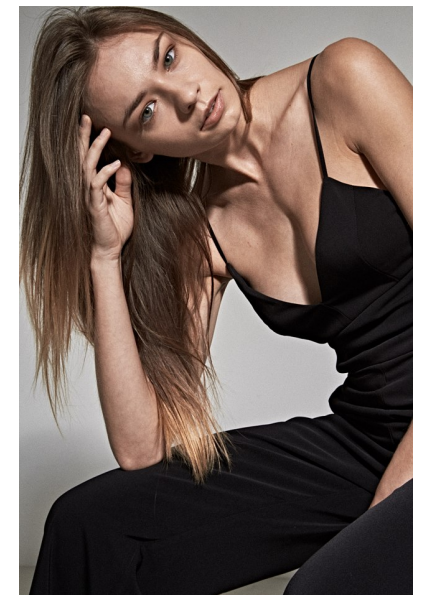

## VERA ARMISHAW

Height 173cm/5'8" Bust 87cm/34.5" B Waist 63cm/25" Hips 94cm/37"  
Dress 8-10 AUS/4-6US/34-36 EU Shoe 38 EU/7 US/5 UK Hair Blonde  
Eyes Green

2 Morton Street, PO Box 90920, Auckland  
T: +64 9 373 2916 | F: +64 9 379 6834  
Freephone (NZ Only): 0508 4 Red11