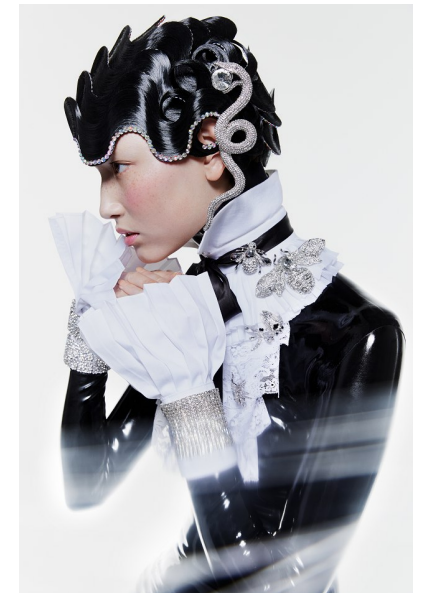

HEIDI WATSON

Height 176cm/5'9.5" Bust 81cm/32" B Waist 61cm/24" Hips 86cm/34"
Dress 6-8 AUS/2-4 US/32-34 EU Shoe 39 EU/8 US/6 UK Hair Dark Brown
Eyes Brown

2 Morton Street, PO Box 90920, Auckland
T: +64 9 373 2916 | F: +64 9 379 6834
Freephone (NZ Only): 0508 4 Red11