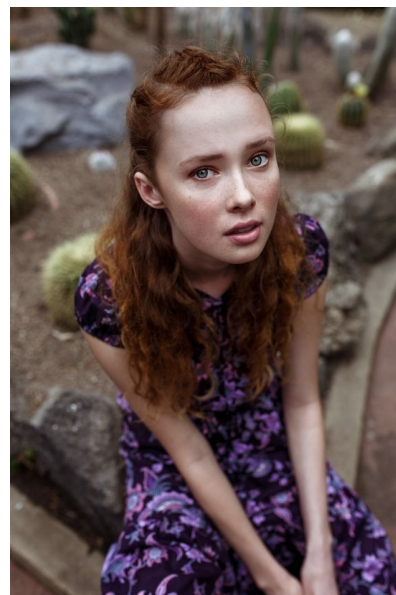

DOMINIQUE STALLARD

Height 178cm/5'10" Bust 75cm/29.5" B Waist 58cm/23" Hips 86cm/34"
Dress 6-8 AUS/2-4 US/32-34 EU Shoe 40 EU/9 US/6.5 UK Hair Strawberry
Blonde Eyes Blue/Green

2 Morton Street, PO Box 90920, Auckland
T: +64 9 373 2916 | F: +64 9 379 6834
Freephone (NZ Only): 0508 4 Red11