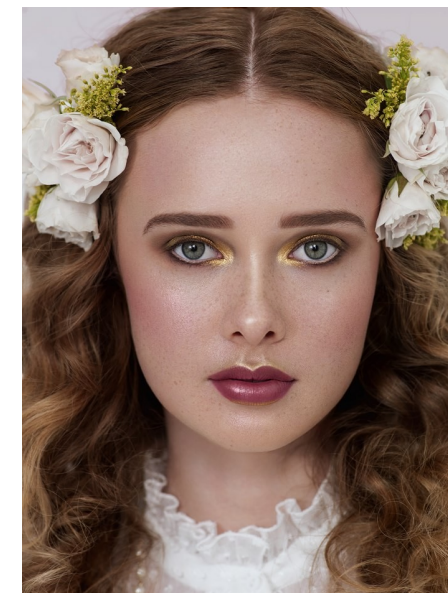

DOMINIQUE STALLARD

Height 178cm/5'10" Bust 75cm/29.5" B Waist 58cm/23" Hips 86cm/34"
Dress 6-8 AUS/2-4 US/32-34 EU Shoe 40 EU/9 US/6.5 UK Hair Strawberry
Blonde Eyes Blue/Green

2 Morton Street, PO Box 90920, Auckland
T: +64 9 373 2916 | F: +64 9 379 6834
Freephone (NZ Only): 0508 4 Red11