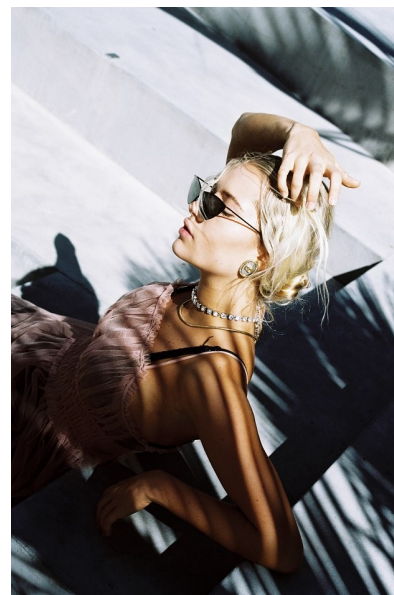

LOLA

Height 175cm/5'9" Bust 81cm/32" C Waist 64cm/25" Hips 89cm/35"
Dress 6 AUS/2 US/32 EU Shoe 39.5 EU/8.5 US/6 UK Hair Blonde Eyes Green

17D Pollen Street
Grey Lynn
Auckland