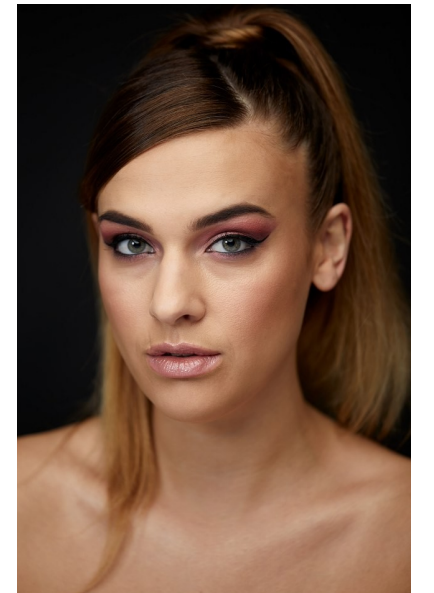

CHLOE WILSON

Height 179cm/5'10.5" Bust 92cm/36" D Waist 64cm/25" Hips 94cm/37"
Dress 10 AUS/6 US/36 EU Shoe 39.5 EU/8.5 US/6 UK Hair Light Brown
Eyes Green

2 Morton Street, PO Box 90920, Auckland
T: +64 9 373 2916 | F: +64 9 379 6834
Freephone (NZ Only): 0508 4 Red11