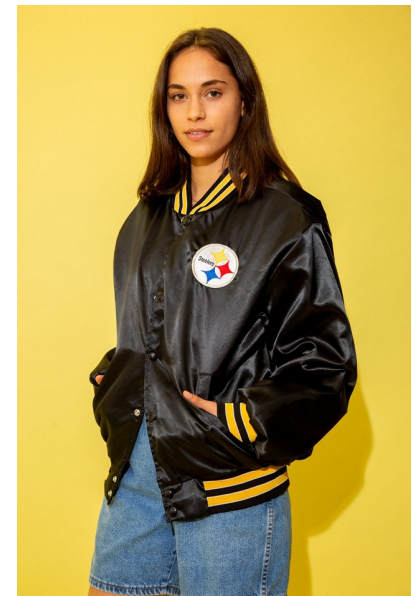

## ESTELLE DAVIDSON

Height 171cm/5'7.5" Bust 79cm/31" B Waist 61cm/24" Hips 86cm/34"  
Shoe 38.5 EU/7.5 US/5.5 UK Hair Dark Brown Eyes Hazel

17D Pollen Street  
Grey Lynn  
Auckland