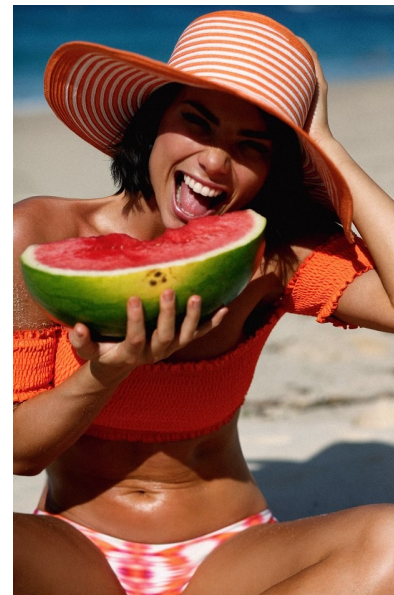

## MADDY KING

Height 174cm/5'8.5" Bust 86cm/34" B Waist 66cm/26" Hips 97cm/38"  
 Dress 10 AUS/6 US/36 EU Shoe 41 EU/10 US/7 UK Hair Dark Brown  
 Eyes Hazel

2 Morton Street, PO Box 90920, Auckland  
 T: +64 9 373 2916 | F: +64 9 379 6834  
 Freephone (NZ Only): 0508 4 Red11