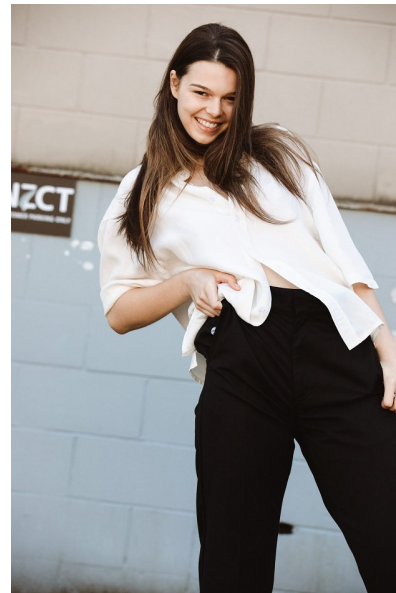

CHLOE GENET

Height 175cm/5'9" Bust 84cm/33" A Waist 62cm/24.5" Hips 90cm/35.5"
Shoe 39 EU/8 US/6 UK Hair Brown Eyes Brown

17D Pollen Street
Grey Lynn
Auckland