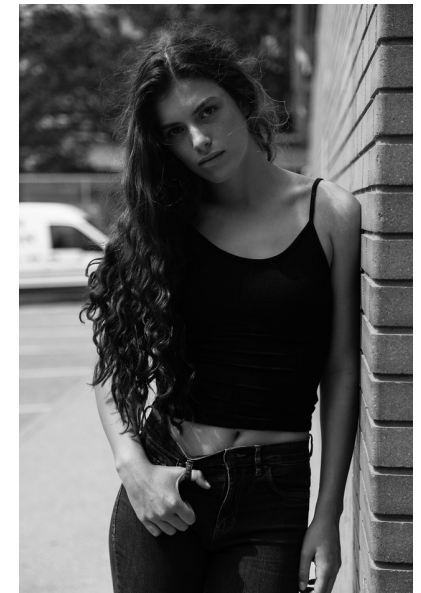

DELILAH GOW

Height 178cm/5'10" Bust 85cm/33.5" B Waist 66cm/26" Hips 99cm/39"
Dress 8-10 AUS/4-6US/34-36 EU Shoe 39.5 EU/8.5 US/6 UK Hair Brown
Eyes Hazel

17D Pollen Street
Grey Lynn
Auckland