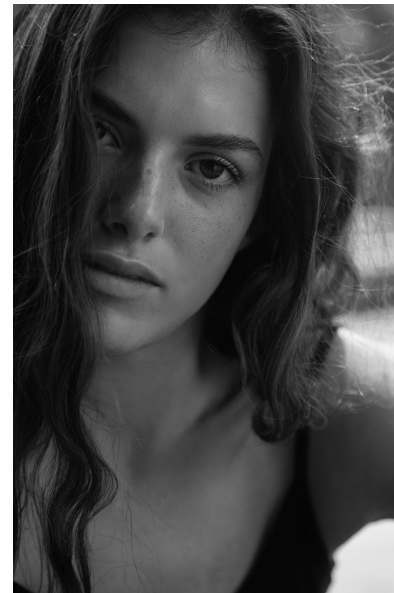

DELILAH GOW

Height 178cm/5'10" Bust 85cm/33.5" B Waist 66cm/26" Hips 99cm/39"
Dress 8-10 AUS/4-6US/34-36 EU Shoe 39.5 EU/8.5 US/6 UK Hair Brown
Eyes Hazel

17D Pollen Street
Grey Lynn
Auckland