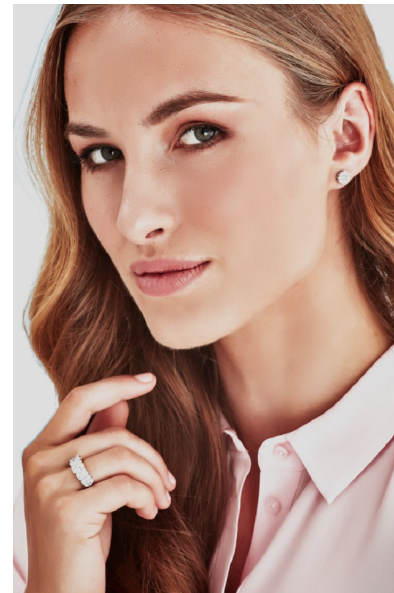

CHLOE PRICE

Height 182cm/5'11.5" Bust 86cm/34" Waist 66cm/26" Hips 94cm/37"
 Dress 8-10 AUS/4-6US/34-36 EU Shoe 39 EU/8 US/6 UK Hair Blonde
 Eyes Blue/Grey

FASHION

JANUARY 2017 PAGE 73

17D Pollen Street
 Grey Lynn
 Auckland