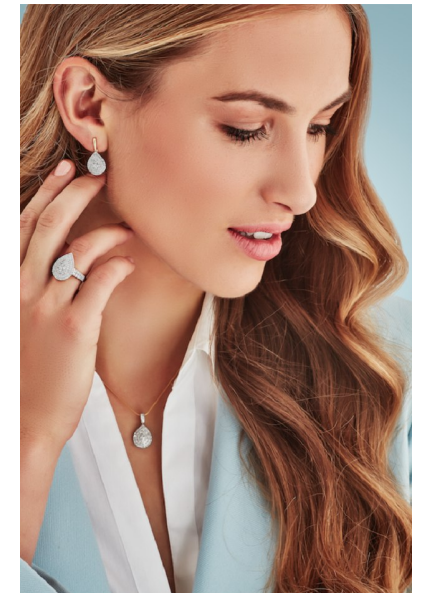

CHLOE PRICE

Height 182cm/5'11.5" Bust 86cm/34" Waist 66cm/26" Hips 94cm/37"
 Dress 8-10 AUS/4-6US/34-36 EU Shoe 39 EU/8 US/6 UK Hair Blonde
 Eyes Blue/Grey

FASHION

JANUARY 2017 PAGE 73

17D Pollen Street
 Grey Lynn
 Auckland