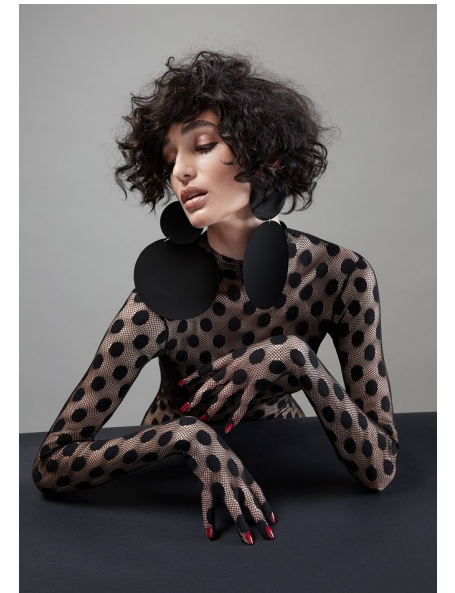

LYDIA GRACE

Height 178cm/5'10" Bust 79cm/31" Waist 61cm/24" Hips 81cm/32"
Dress 8 AUS/4 US/34 EU Shoe 40 EU/9 US/6.5 UK Hair Dark Brown
Eyes Brown

2 Morton Street, PO Box 90920, Auckland
T: +64 9 373 2916 | F: +64 9 379 6834
Freephone (NZ Only): 0508 4 Red11