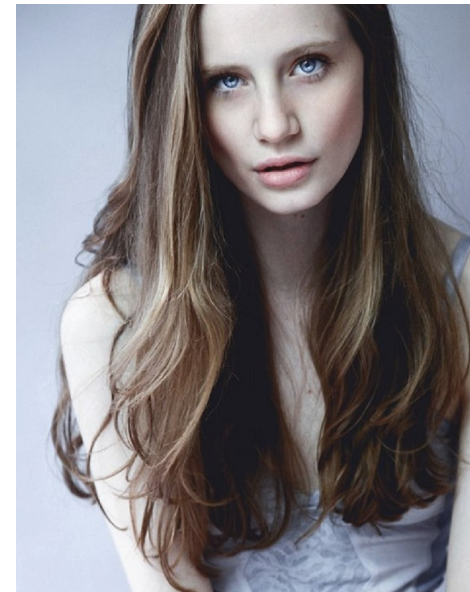

## BEC DOWNES

Height 175cm/5'9" Bust 81cm/32" A/B Waist 61cm/24" Hips 94cm/37"  
Dress 8 AUS/4 US/34 EU Shoe 39 EU/8 US/6 UK Hair Brown Eyes Blue

2 Morton Street, PO Box 90920, Auckland  
T:+64 9 373 2916 | F:+64 9 379 6834  
Freephone (NZ Only): 0508 4 Red11