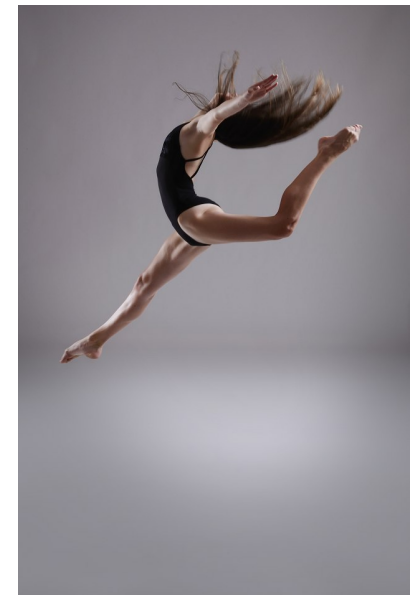

EMILY MARAMA

Height 160cm/5'3" Bust 81cm/32" Waist 66cm/26" Hips 81cm/32"
Shoe 39 EU/8 US/6 UK Size 14 Hair Brown Eyes Blue

2 Morton Street, PO Box 90920, Auckland
T:+64 9 373 2916 | F:+64 9 379 6834
Freephone (NZ Only): 0508 4 Red11