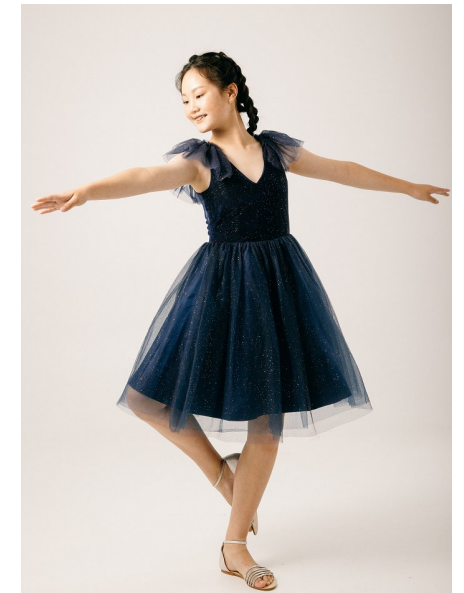

CHLOE HUANG

Height 152cm/4'11.5" Shoe 35.5 EU/4.5 US/3 UK Size 12 - 14 Hair Dark
Brown Eyes Brown

17D Pollen Street
Grey Lynn
Auckland