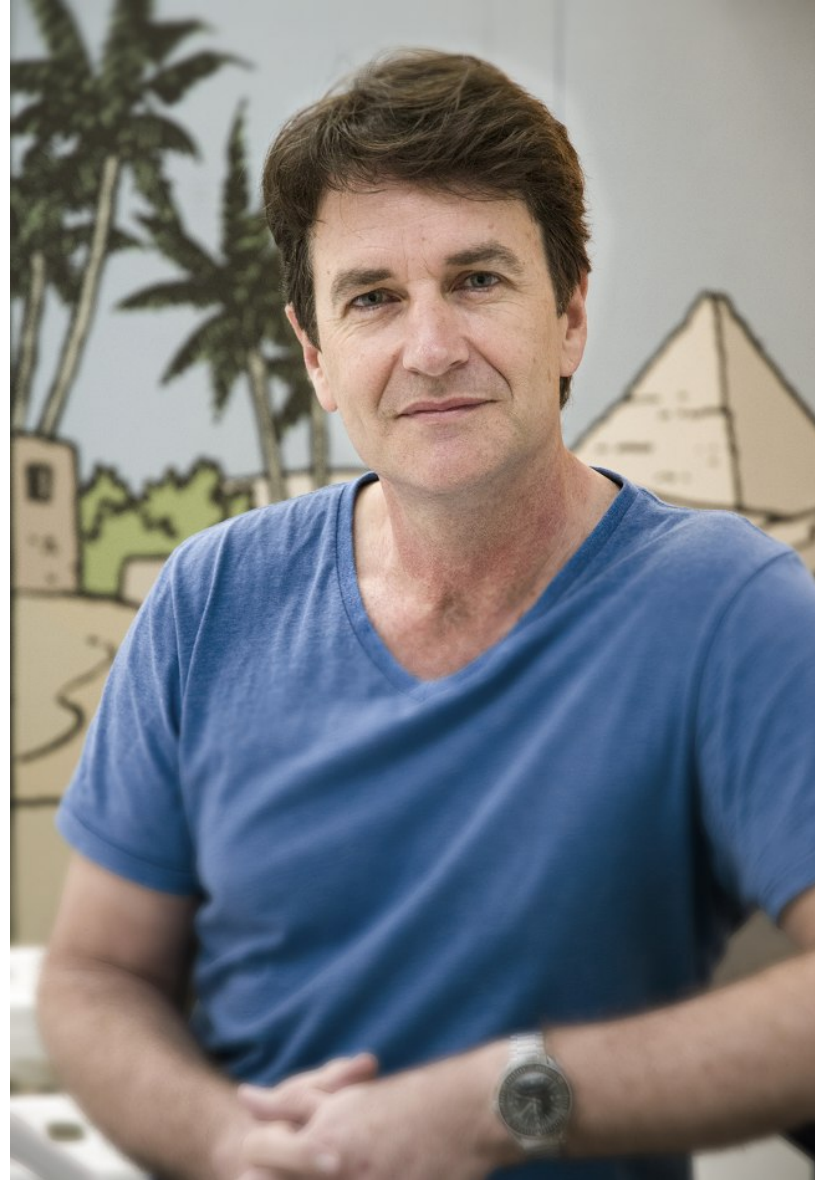

BRUCE NIXON

Height 176cm/5'9.5" Chest 101cm/40" Waist 84cm/33" Suit Length R Shoe 43 EU/9.5 US/9 UK Hair Brown Eyes Green

BRUCE NIXON

Height 176cm/5'9.5" Chest 101cm/40" Waist 84cm/33" Suit Length R Shoe 43 EU/9.5 US/9 UK Hair Brown Eyes Green