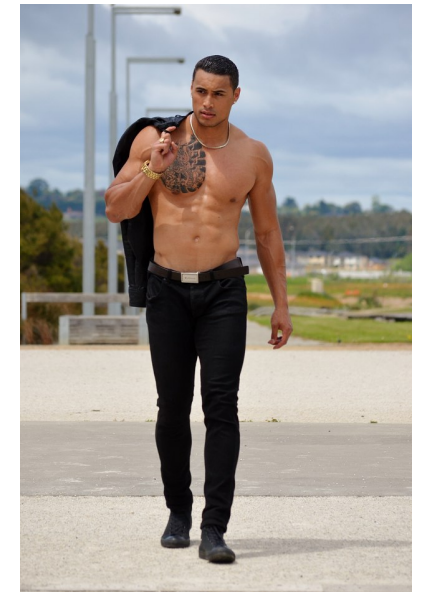

CARLOS ULBERG

Height 193cm/6'4" Chest 104cm/41" Waist 89cm/35" Suit Length R  
Shoe 46.5 EU/12 US/11.5 UK Hair Black Eyes Brown

2 Morton Street, PO Box 90920, Auckland  
T:+64 9 373 2916 | F:+64 9 379 6834  
Freephone (NZ Only): 0508 4 Red11