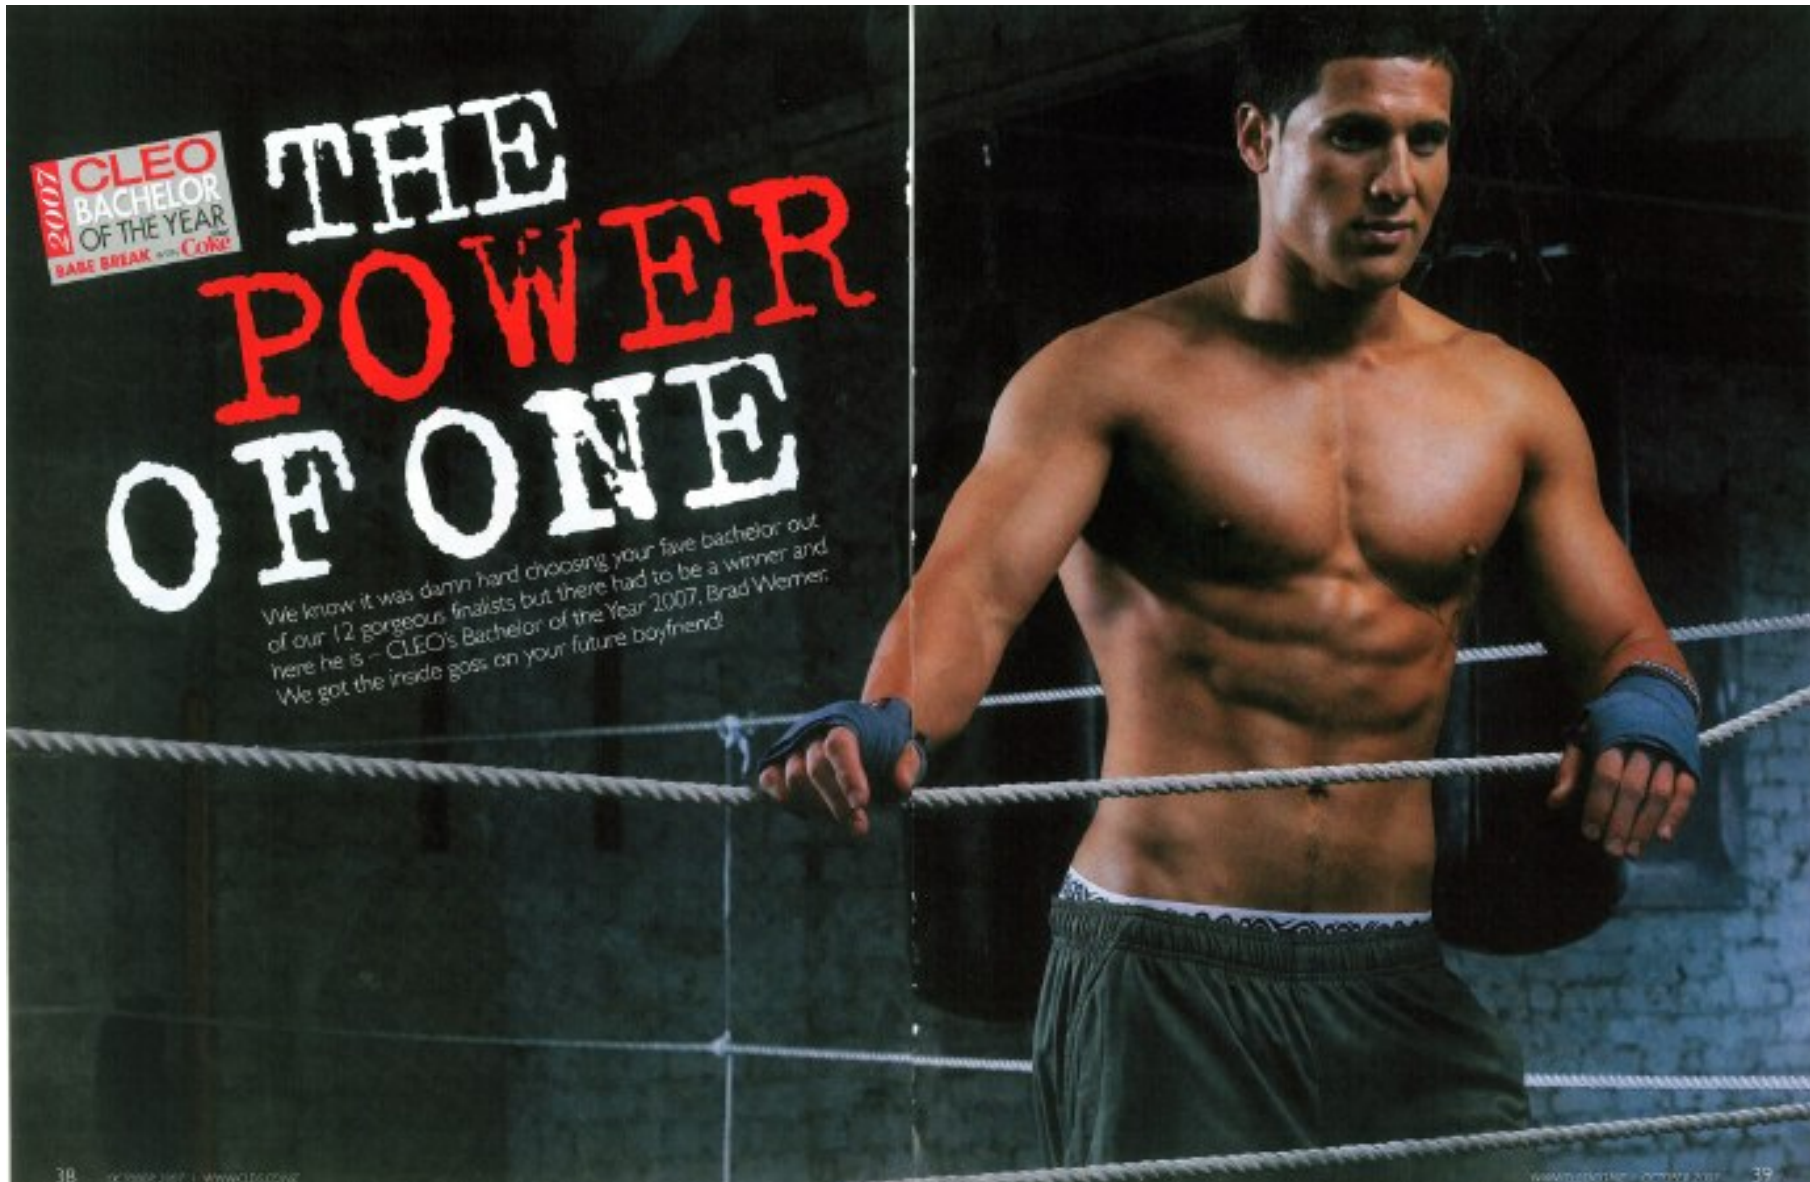

BRAD WERNER

Height 180cm/5'11" Chest 94cm/37" Waist 76cm/30" Suit 109cm/43"/53 Suit Length R Shoe 44 EU/10 US/9.5 UK Hair Brown Eyes Blue

BRAD WERNER

Height 180cm/5'11" Chest 94cm/37" Waist 76cm/30" Suit 109cm/43"/53 Suit Length R Shoe 44 EU/10 US/9.5 UK Hair Brown Eyes Blue

BRAD WERNER

Height 180cm/5'11" Chest 94cm/37" Waist 76cm/30" Suit 109cm/43"/53 Suit Length R Shoe 44 EU/10 US/9.5 UK Hair Brown Eyes Blue