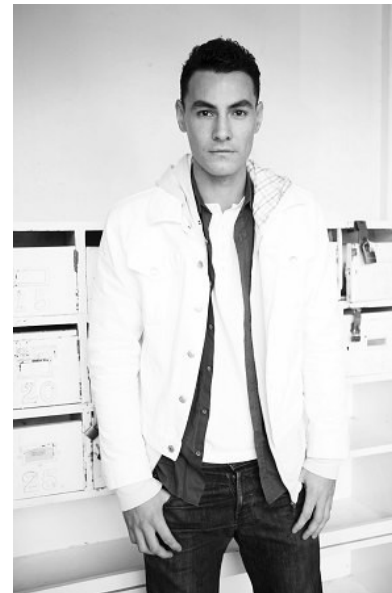

DES RUSK

Height 193cm/6'4" Chest 99cm/39" Waist 84cm/33" Collar 43cm/17"
Suit 104cm/41"/51 Suit Length L Shoe 46 EU/11.5 US/11 UK Hair Dark
Brown Eyes Brown

17D Pollen Street
Grey Lynn
Auckland