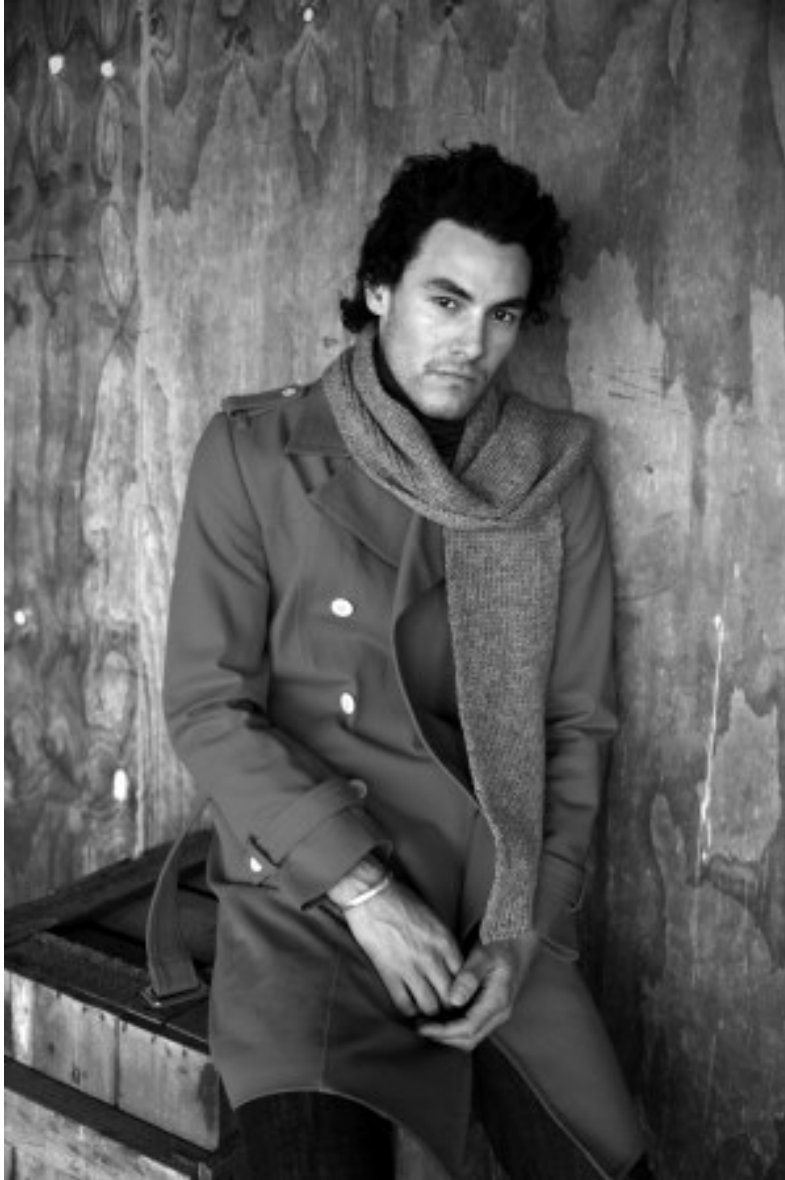

DES RUSK

Height 193cm/6'4" Chest 99cm/39" Waist 84cm/33" Collar 43cm/17" Suit 104cm/41"/51 Suit Length L Shoe 46 EU/11.5 US/11 UK Hair Dark Brown Eyes Brown