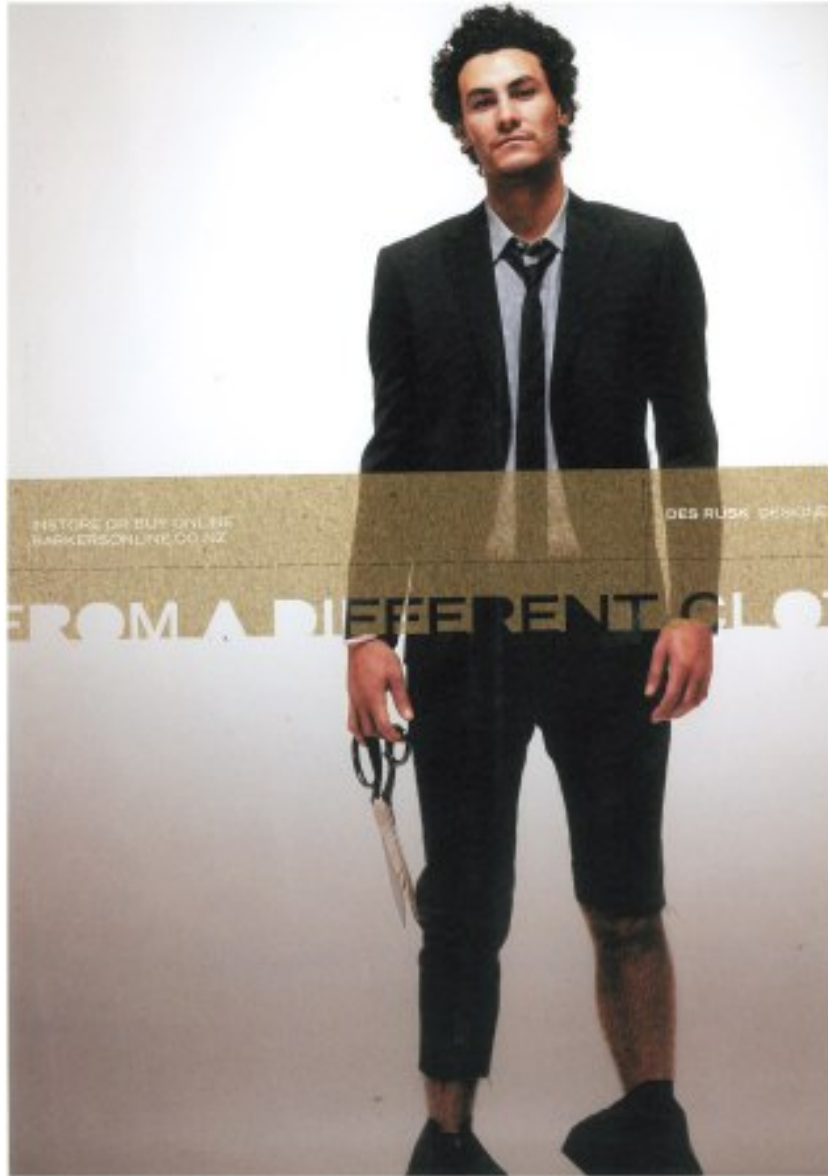

DES RUSK

Height 193cm/6'4" Chest 99cm/39" Waist 84cm/33" Collar 43cm/17" Suit 104cm/41"/51 Suit Length L Shoe 46 EU/11.5 US/11 UK Hair Dark Brown Eyes Brown

DES RUSK

Height 193cm/6'4" Chest 99cm/39" Waist 84cm/33" Collar 43cm/17" Suit 104cm/41"/51 Suit Length L Shoe 46 EU/11.5 US/11 UK Hair Dark Brown Eyes Brown

RESPONSE WAS GOOD AND NOT ALL ABOUT THE CLOTHES. ONE BLOGGER BREATHLESSLY REPORTED THAT THERE WERE FEMALE GASPS OF "HOT!" WHEN RUSK MADE HIS POST-SHOW RUNWAY APPEARANCE

14 - 102000

102000 001

DES RUSK

Height 193cm/6'4" Chest 99cm/39" Waist 84cm/33" Collar 43cm/17" Suit 104cm/41"/51 Suit Length L Shoe 46 EU/11.5 US/11 UK Hair Dark Brown Eyes Brown