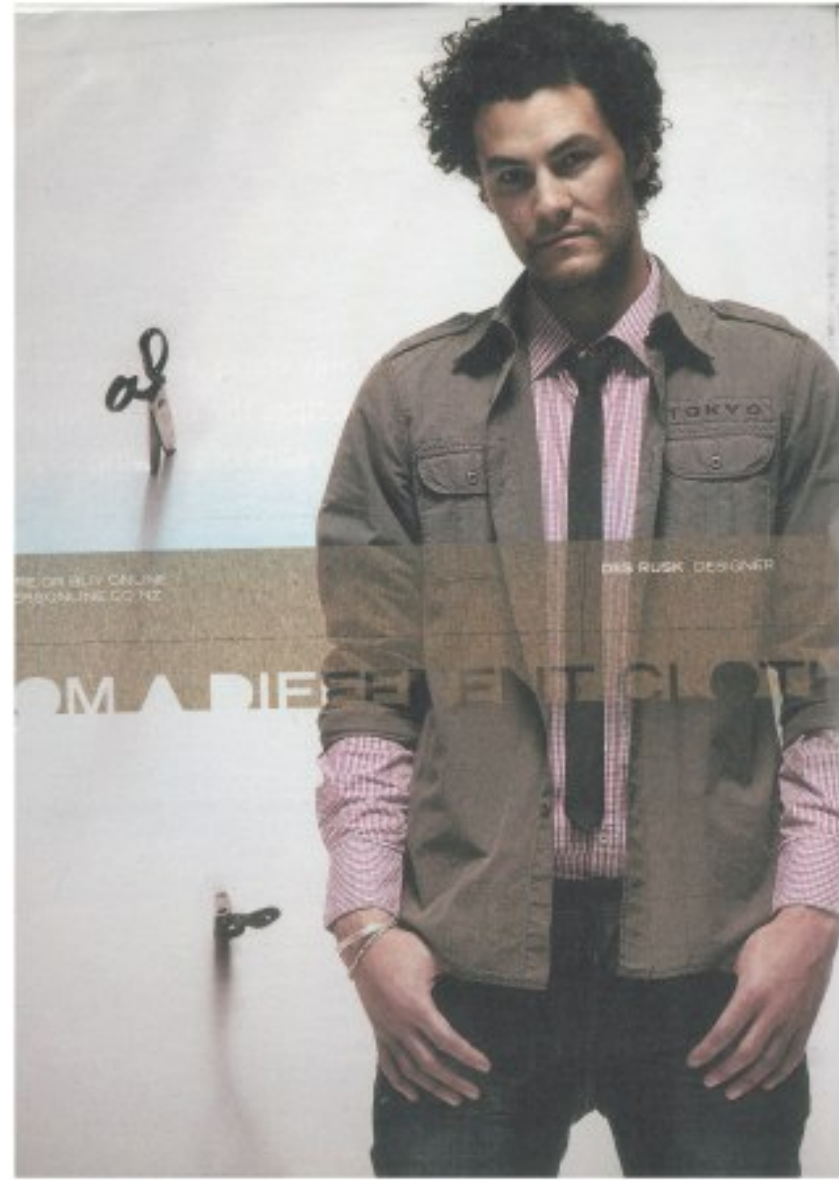

DES RUSK

Height 193cm/6'4" Chest 99cm/39" Waist 84cm/33" Collar 43cm/17" Suit 104cm/41"/51 Suit Length L Shoe 46 EU/11.5 US/11 UK Hair Dark Brown Eyes Brown

DES RUSK

Height 193cm/6'4" Chest 99cm/39" Waist 84cm/33" Collar 43cm/17" Suit 104cm/41"/51 Suit Length L Shoe 46 EU/11.5 US/11 UK Hair Dark Brown Eyes Brown

RESPONSE WAS GOOD AND NOT ALL ABOUT THE CLOTHES. ONE BLOGGER BREATHLESSLY REPORTED THAT THERE WERE FEMALE GASPS OF "HOT!" WHEN RUSK MADE HIS POST-SHOW RUNWAY APPEARANCE

14 - 102000

102000 001

DES RUSK

Height 193cm/6'4" Chest 99cm/39" Waist 84cm/33" Collar 43cm/17" Suit 104cm/41"/51 Suit Length L Shoe 46 EU/11.5 US/11 UK Hair Dark Brown Eyes Brown