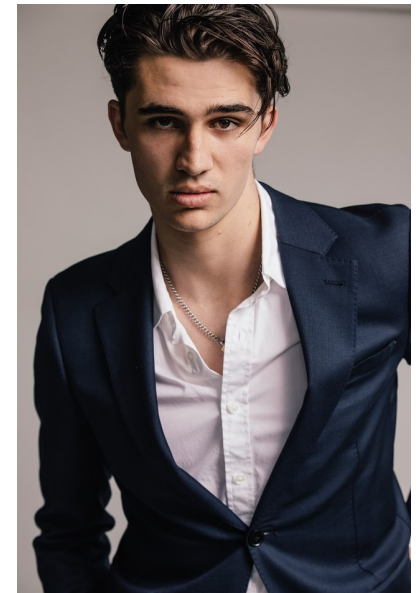

JACQUE ANDERSON

Height 184cm/6'0.5" Chest 103cm/40.5" Waist 81cm/32" Shoe 44.5 EU/10.5  
US/10 UK Hair Dark Brown Eyes Brown

17D Pollen Street  
Grey Lynn  
Auckland