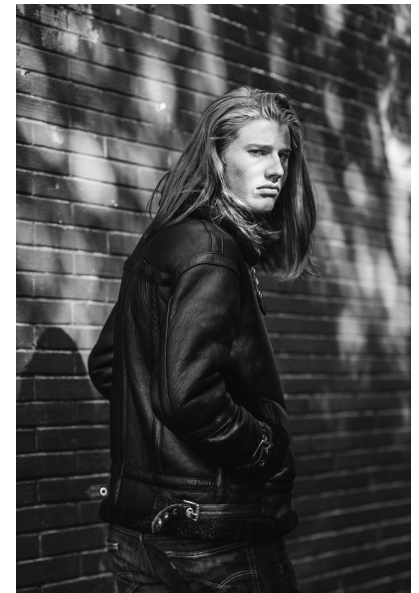

FRANKIE EXCELL

Height 189cm/6'2.5" Chest 91cm/36" Waist 81cm/32" Shoe 46.5 EU/12
US/11.5 UK Hair Blonde Eyes Blue/Green

17D Pollen Street
Grey Lynn
Auckland