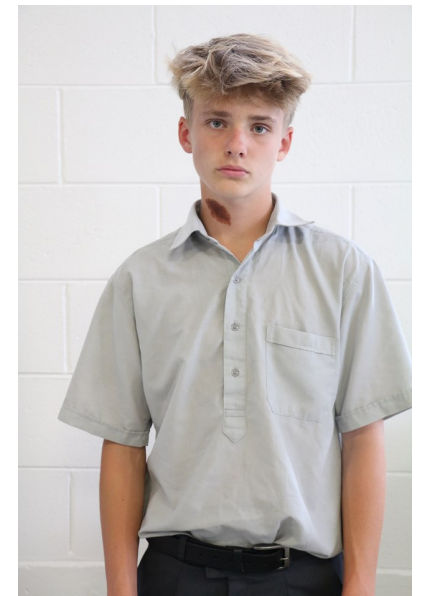

CALLUM MURRAY

Height 174cm/5'8.5" Chest 79cm/31" Waist 65cm/25.5" Shoe 42 EU/8.5
US/8 UK Hair Dirty Blonde Eyes Blue/Green

2 Morton Street, PO Box 90920, Auckland
T: +64 9 373 2916 | F: +64 9 379 6834
Freephone (NZ Only): 0508 4 Red11