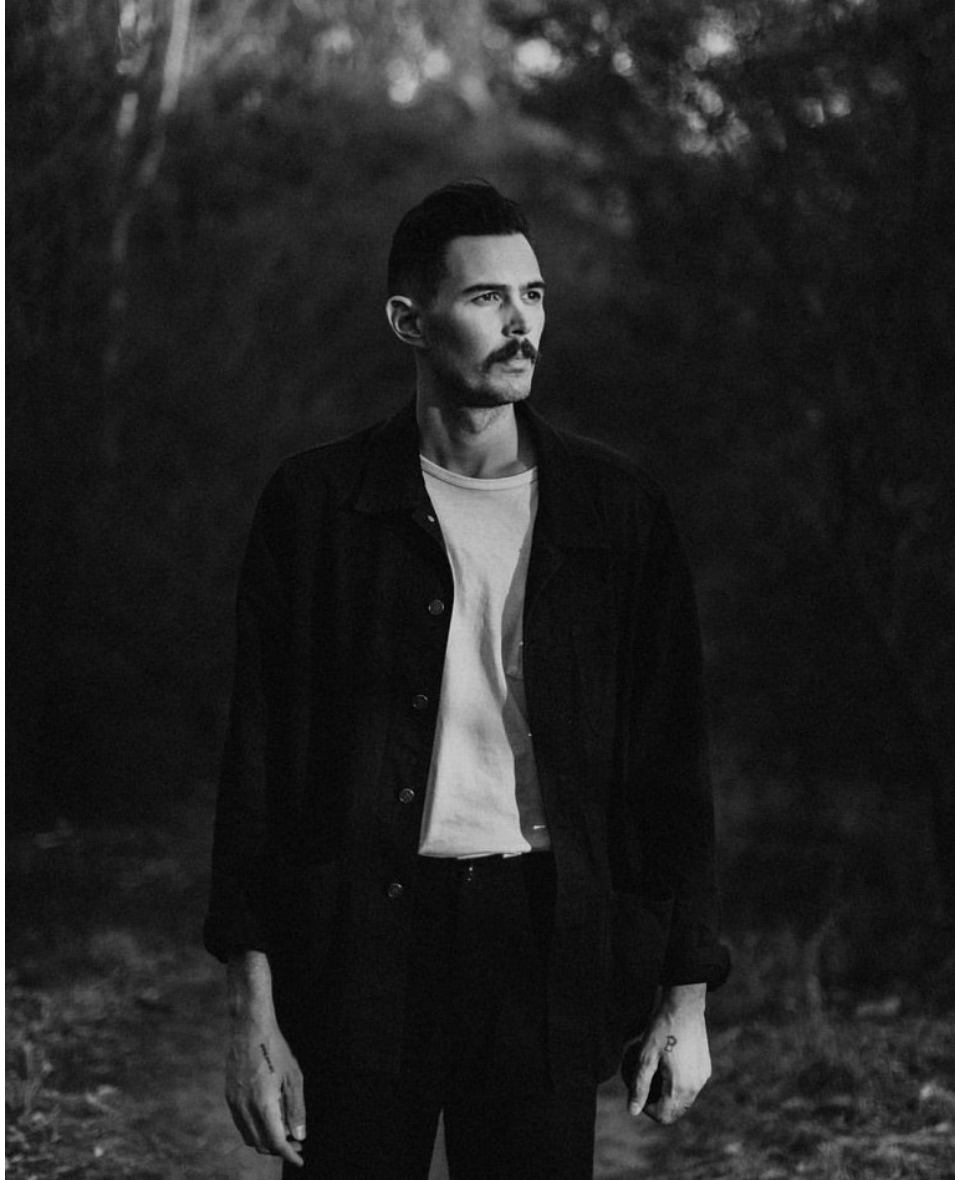

DIRK WILLEM FOURIE

Height 191cm/6'3" Chest 99cm/39" Waist 84cm/33" Shoe 44 EU/10 US/9.5 UK Hair Brown Eyes Brown

DIRK WILLEM FOURIE

Height 191cm/6'3" Chest 99cm/39" Waist 84cm/33" Shoe 44 EU/10 US/9.5 UK Hair Brown Eyes Brown

DIRK WILLEM FOURIE

Height 191cm/6'3" Chest 99cm/39" Waist 84cm/33" Shoe 44 EU/10 US/9.5 UK Hair Brown Eyes Brown