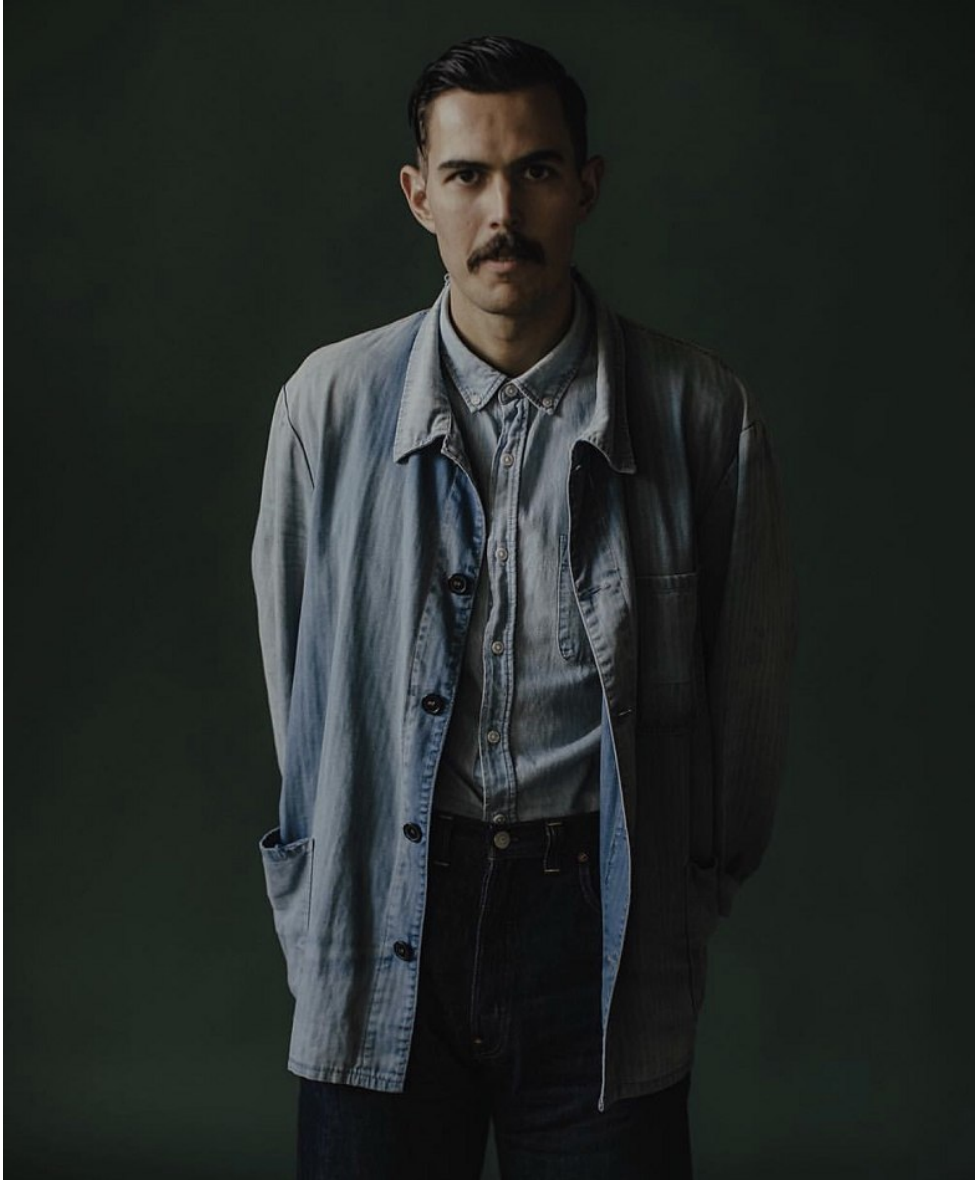

DIRK WILLEM FOURIE

Height 191cm/6'3" Chest 99cm/39" Waist 84cm/33" Shoe 44 EU/10 US/9.5 UK Hair Brown Eyes Brown

DIRK WILLEM FOURIE

Height 191cm/6'3" Chest 99cm/39" Waist 84cm/33" Shoe 44 EU/10 US/9.5 UK Hair Brown Eyes Brown

DIRK WILLEM FOURIE

Height 191cm/6'3" Chest 99cm/39" Waist 84cm/33" Shoe 44 EU/10 US/9.5 UK Hair Brown Eyes Brown