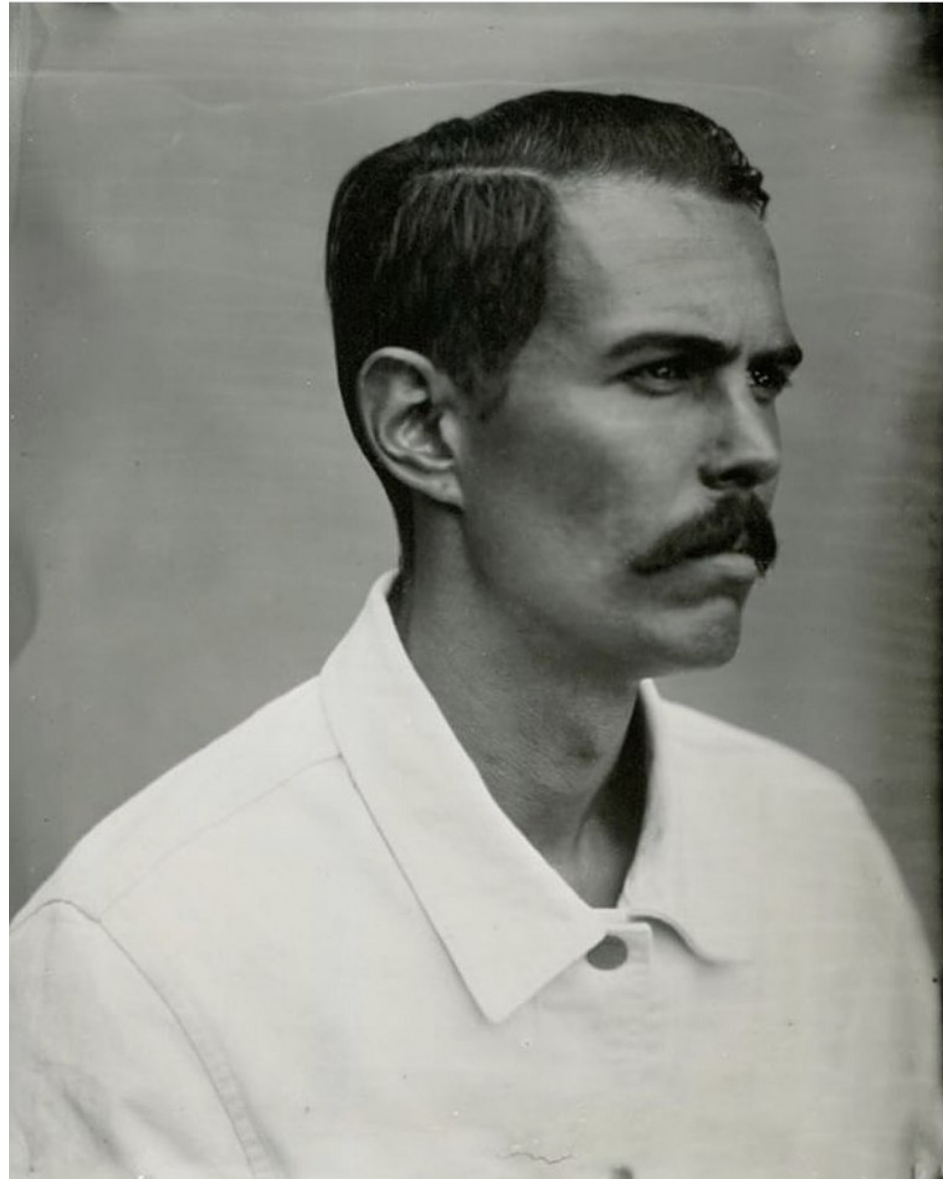

DIRK WILLEM FOURIE

Height 191cm/6'3" Chest 99cm/39" Waist 84cm/33" Shoe 44 EU/10 US/9.5 UK Hair Brown Eyes Brown

DIRK WILLEM FOURIE

Height 191cm/6'3" Chest 99cm/39" Waist 84cm/33" Shoe 44 EU/10 US/9.5 UK Hair Brown Eyes Brown