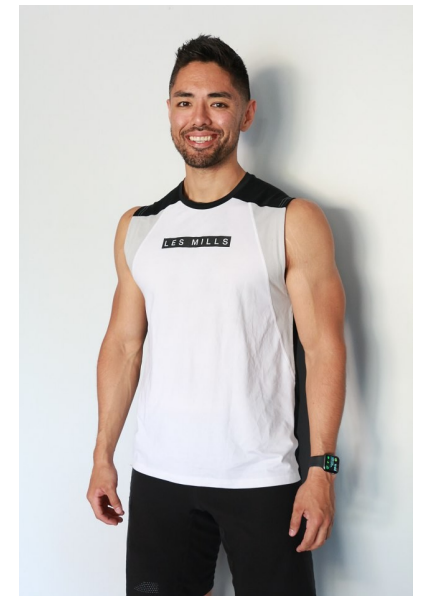

EDUARDO CESAR

Height 183cm/6'0" Chest 102cm/40" Waist 81cm/32" Shoe 44.5 EU/10.5  
US/10 UK Hair Dark Brown Eyes Brown

17D Pollen Street  
Grey Lynn  
Auckland