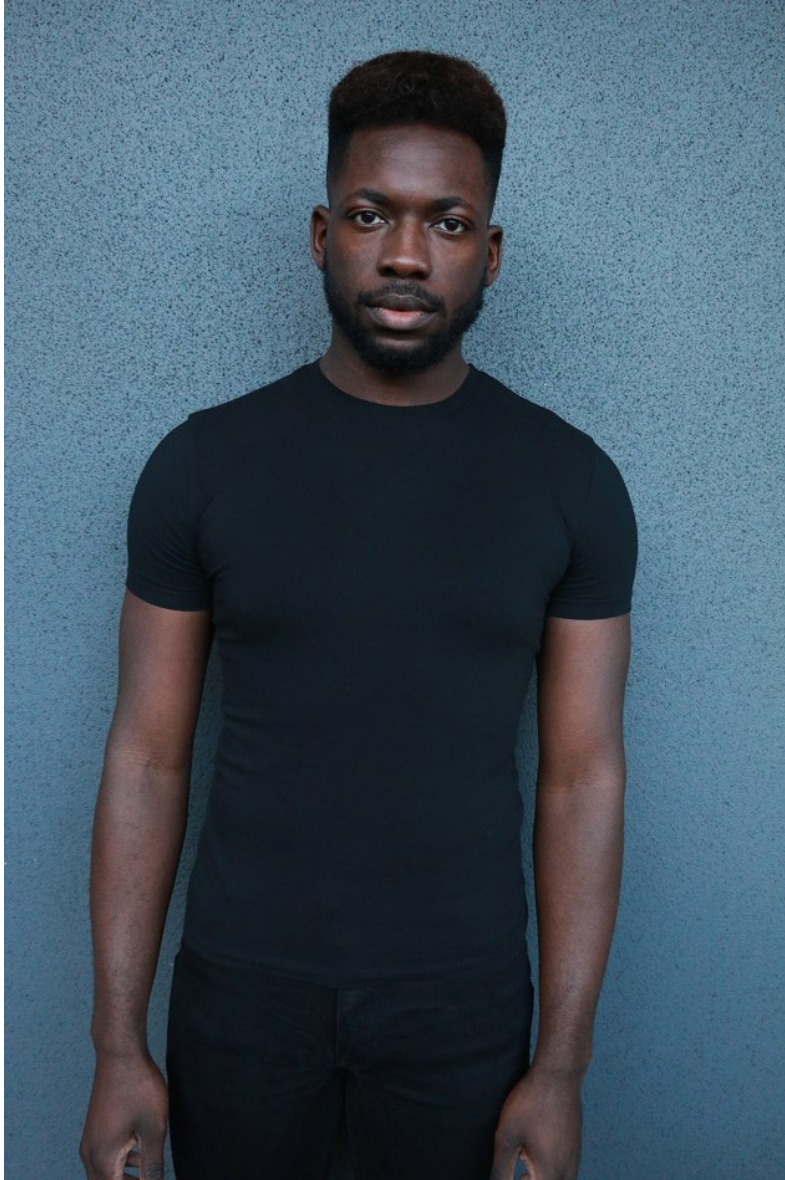

JAVEL BROWN

Height 185cm/6'1" Chest 95cm/37.5" Waist 81cm/32" Shoe 46 EU/11.5 US/11 UK Hair Dark Brown Eyes Brown

JAVEL BROWN

Height 185cm/6'1" Chest 95cm/37.5" Waist 81cm/32" Shoe 46 EU/11.5 US/11 UK Hair Dark Brown Eyes Brown