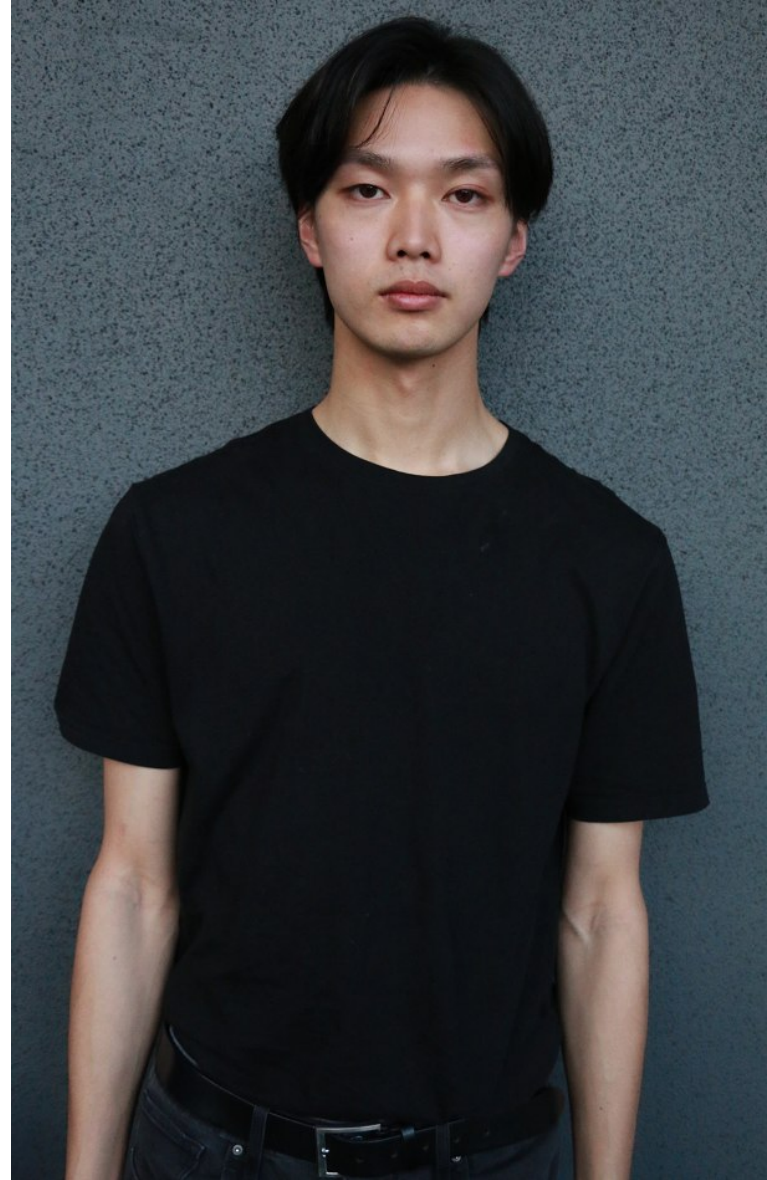

ERIC LEE

Height 185cm/6'1" Chest 86cm/34" Waist 76cm/30" Shoe 44.5 EU/10.5 US/10 UK Hair Black Eyes Brown

ERIC LEE

Height 185cm/6'1" Chest 86cm/34" Waist 76cm/30" Shoe 44.5 EU/10.5 US/10 UK Hair Black Eyes Brown