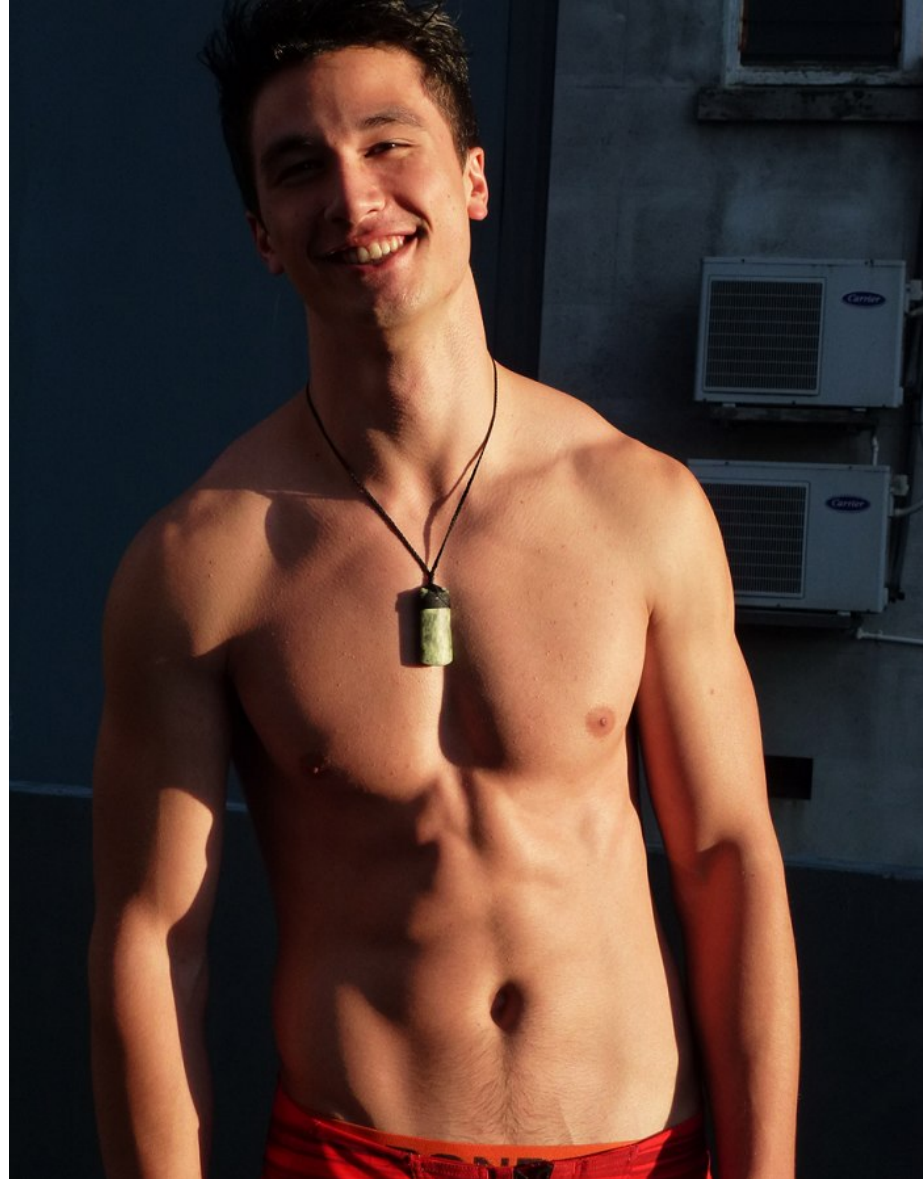

AORERE PAKI

Height 188cm/6'2" Chest 102cm/40" Waist 84cm/33" Suit Length R Shoe 46.5 EU/12 US/11.5 UK Hair Dark Brown Eyes Brown

AORERE PAKI

Height 188cm/6'2" Chest 102cm/40" Waist 84cm/33" Suit Length R Shoe 46.5 EU/12 US/11.5 UK Hair Dark Brown Eyes Brown

AORERE PAKI

Height 188cm/6'2" Chest 102cm/40" Waist 84cm/33" Suit Length R Shoe 46.5 EU/12 US/11.5 UK Hair Dark Brown Eyes Brown