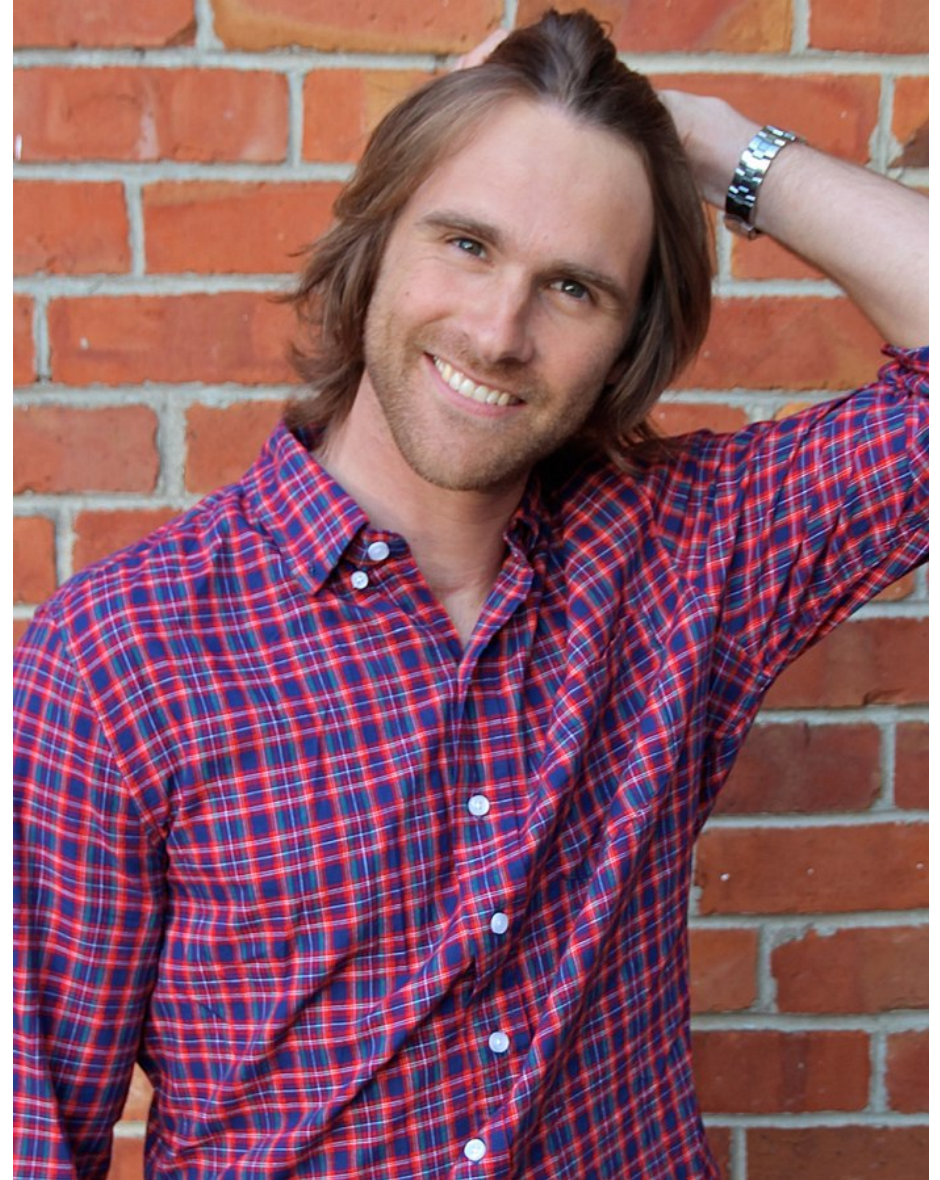

BARRATT HENRY

Height 190cm/6'2.5" Chest 99cm/39" Waist 79cm/31" Suit Length R Shoe 45 EU/11 US/10.5 UK Hair Light Brown Eyes Green

BARRATT HENRY

Height 190cm/6'2.5" Chest 99cm/39" Waist 79cm/31" Suit Length R Shoe 45 EU/11 US/10.5 UK Hair Light Brown Eyes Green

BARRATT HENRY

Height 190cm/6'2.5" Chest 99cm/39" Waist 79cm/31" Suit Length R Shoe 45 EU/11 US/10.5 UK Hair Light Brown Eyes Green

## BARRATT HENRY

Height 190cm/6'2.5" Chest 99cm/39" Waist 79cm/31" Suit Length R Shoe 45 EU/11 US/10.5 UK Hair Light Brown Eyes Green