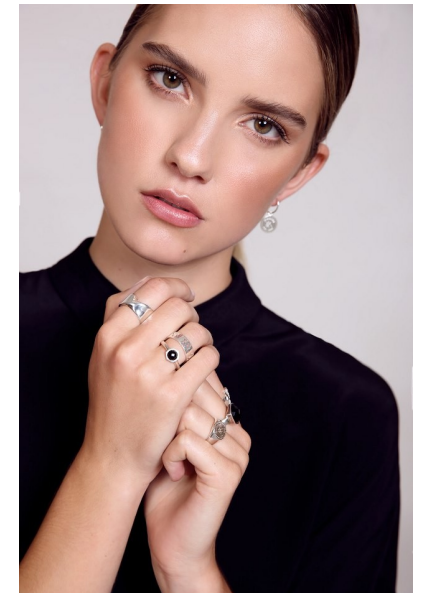

## GEORGIA VOSSSEN

Height 172cm/5'7.5" Bust 84cm/33" B Waist 66cm/26" Hips 91cm/36"  
Dress 8 AUS/4 US/34 EU Shoe 39 EU/8 US/6 UK Hair Light Brown  
Eyes Hazel

17D Pollen Street  
Grey Lynn  
Auckland