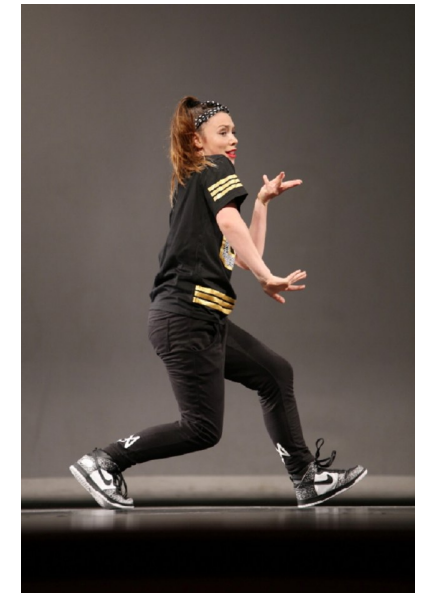

BAILEIGH GREAVES

Height 163cm/5'4" Dress 12-14 AUS/8-10 US/38-40 EU Shoe 40 EU/9 US/6.5
UK Hair Brown Eyes Brown

2 Morton Street, PO Box 90920, Auckland
T:+64 9 373 2916 | F:+64 9 379 6834
Freephone (NZ Only): 0508 4 Red11