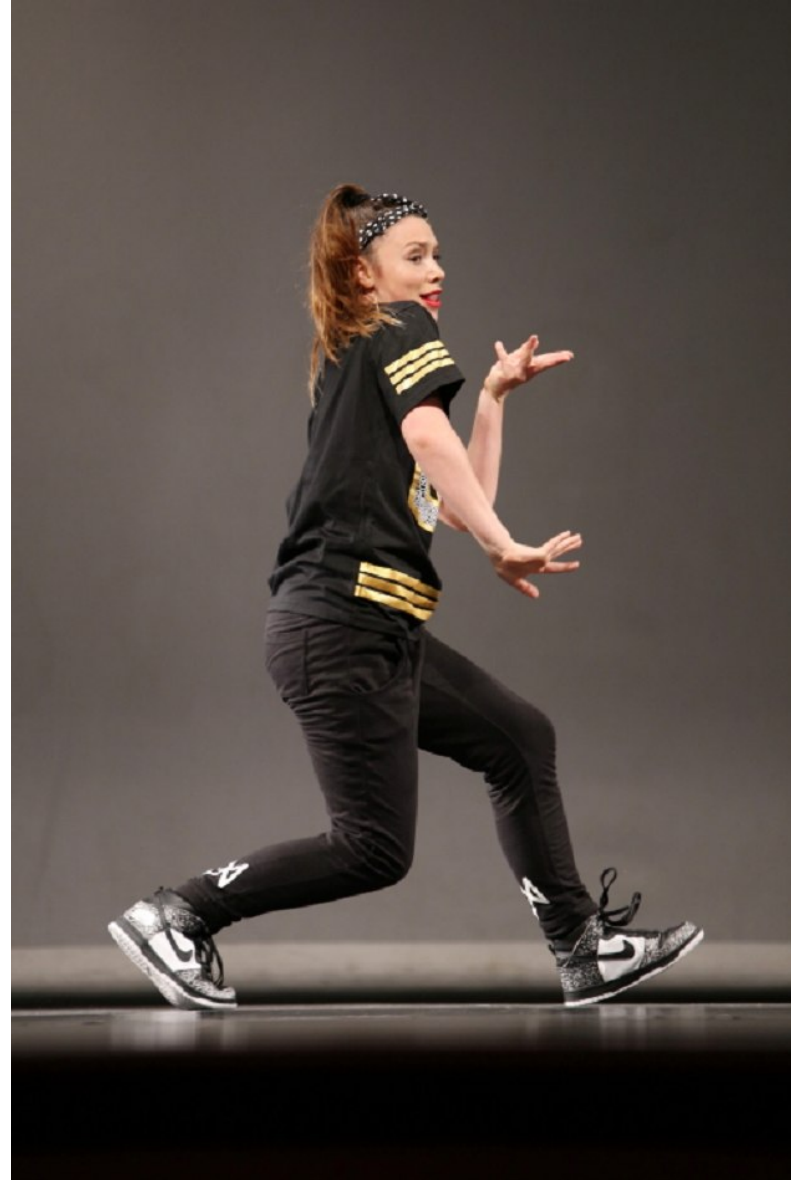

BAILEIGH GREAVES

Height 163cm/5'4" Dress 12-14 AUS/8-10 US/38-40 EU Shoe 40 EU/9 US/6.5 UK Hair Brown Eyes Brown

BAILEIGH GREAVES

Height 163cm/5'4" Dress 12-14 AUS/8-10 US/38-40 EU Shoe 40 EU/9 US/6.5 UK Hair Brown Eyes Brown

BAILEIGH GREAVES

Height 163cm/5'4" Dress 12-14 AUS/8-10 US/38-40 EU Shoe 40 EU/9 US/6.5 UK Hair Brown Eyes Brown