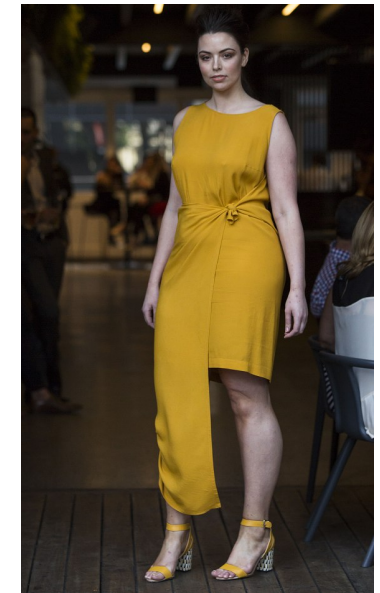

EMILY GRIMWOOD

Height 179cm/5'10.5" Bust 95cm/37.5" C Waist 81cm/32"
Hips 117cm/46" Dress 14 AUS/10 US/40 EU Shoe 41 EU/10 US/7 UK
Hair Brown Eyes Hazel

2 Morton Street, PO Box 90920, Auckland
T: +64 9 373 2916 | F: +64 9 379 6834
Freephone (NZ Only): 0508 4 Red11