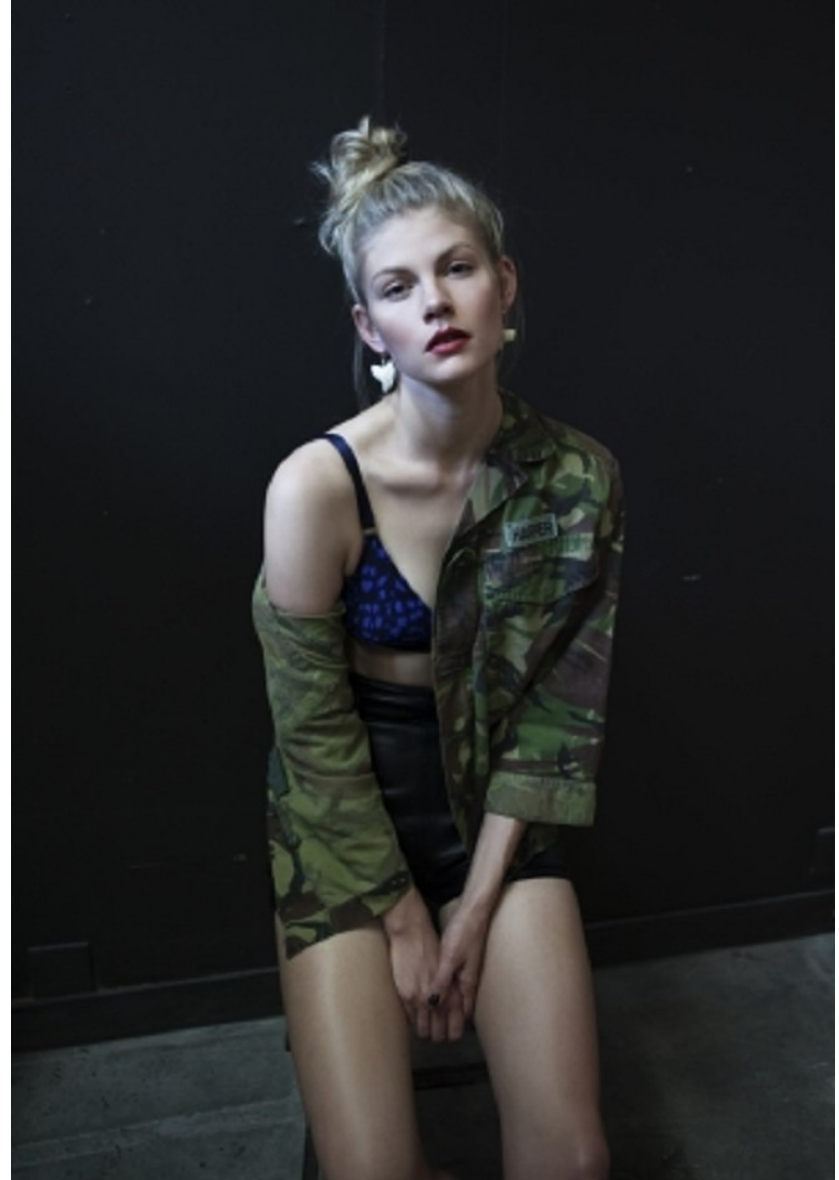

ELLIE HACKSHAW

Height 180cm/5'11" Bust 96cm/38" D Waist 74cm/29" Shoe 40.5 EU/9.5 US/7 UK Hair Blonde Eyes Green

ELLIE HACKSHAW

Height 180cm/5'11" Bust 96cm/38" D Waist 74cm/29" Shoe 40.5 EU/9.5 US/7 UK Hair Blonde Eyes Green

ELLIE HACKSHAW

Height 180cm/5'11" Bust 96cm/38" D Waist 74cm/29" Shoe 40.5 EU/9.5 US/7 UK Hair Blonde Eyes Green