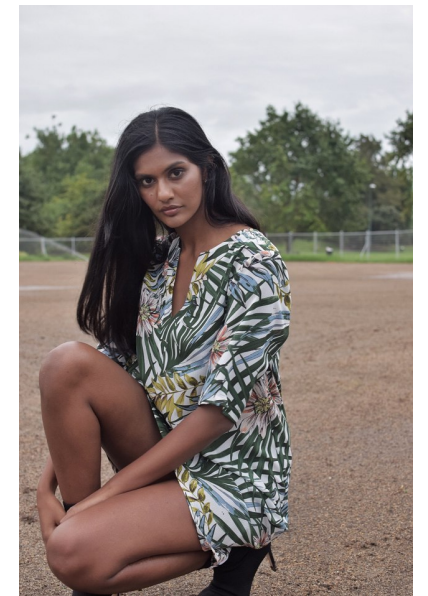

## ANISHA NARAYAN

Height 177cm/5'9.5" Bust 81cm/32" DD Waist 61cm/24" Hips 94cm/37"  
Dress 8-10 AUS/4-6US/34-36 EU Shoe 39 EU/8 US/6 UK Hair Black  
Eyes Black

2 Morton Street, PO Box 90920, Auckland  
T:+64 9 373 2916 | F:+64 9 379 6834  
Freephone (NZ Only): 0508 4 Red11