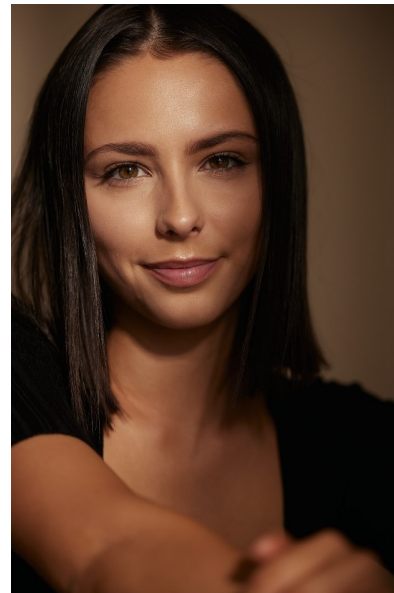

CHELSEA LALANDE

Height 163cm/5'4" Bust 81cm/32" D Waist 61cm/24" Hips 89cm/35"  
Shoe 38.5 EU/7.5 US/5.5 UK Hair Dark Brown Eyes Hazel

17D Pollen Street  
Grey Lynn  
Auckland