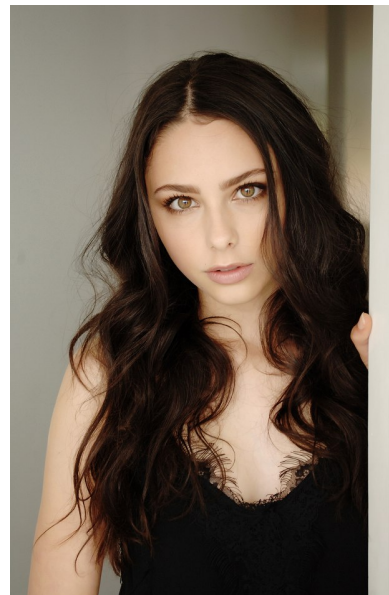

CHELSEA LALANDE

Height 163cm/5'4" Bust 81cm/32" D Waist 61cm/24" Hips 89cm/35"
Shoe 38.5 EU/7.5 US/5.5 UK Hair Dark Brown Eyes Hazel

2 Morton Street, PO Box 90920, Auckland
T:+64 9 373 2916 | F:+64 9 379 6834
Freephone (NZ Only): 0508 4 Red11