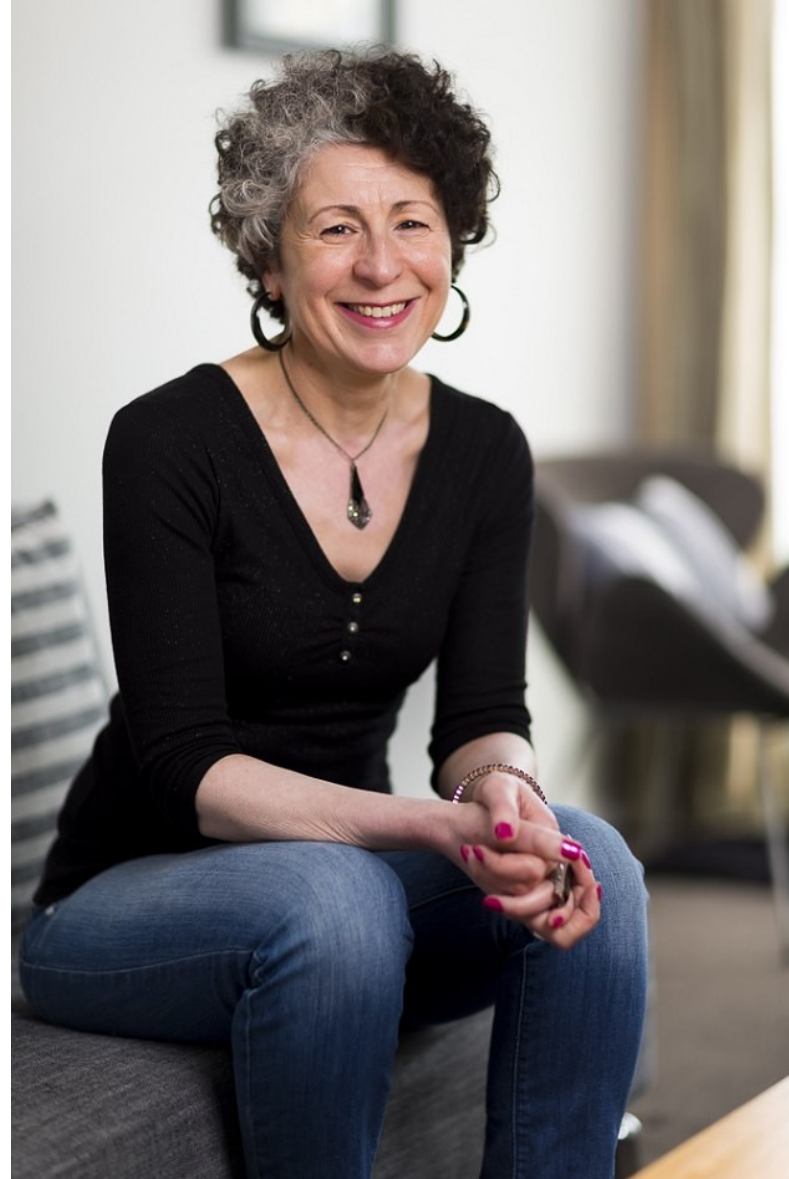

ANNA MICALLEF

Height 165cm/5'5" Bust 84cm/33" Waist 71cm/28" Hips 96cm/38" Shoe 39.5 EU/8.5 US/6 UK Hair Grey-Black Eyes Brown

ANNA MICALLEF

Height 165cm/5'5" Bust 84cm/33" Waist 71cm/28" Hips 96cm/38" Shoe 39.5 EU/8.5 US/6 UK Hair Grey-Black Eyes Brown