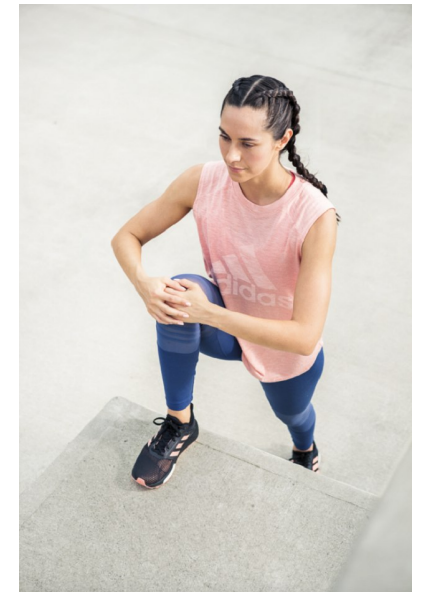

JULEA CECIL

Height 174cm/5'8.5" Bust 84cm/33" Waist 62cm/24.5" Hips 94cm/37"
Shoe 39.5 EU/8.5 US/6 UK Hair Dark Brown Eyes Brown

2 Morton Street, PO Box 90920, Auckland
T:+64 9 373 2916 | F:+64 9 379 6834
Freephone (NZ Only): 0508 4 Red11