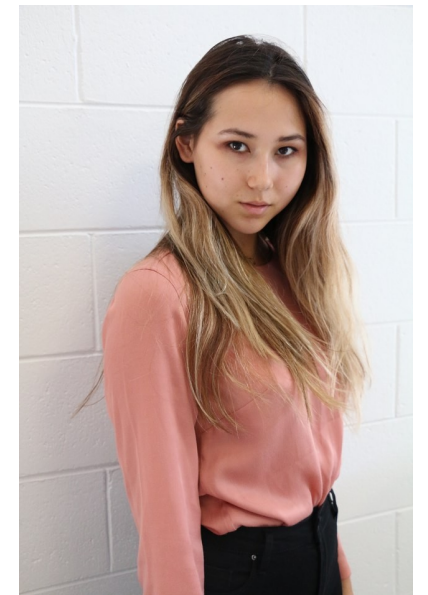

JENNIFER WRIGHT

Height 178cm/5'10" Bust 84cm/33" B Waist 66cm/26" Hips 94cm/37"
Dress 8-10 AUS/4-6US/34-36 EU Shoe 39.5 EU/8.5 US/6 UK Hair Brunette
Eyes Brown

17D Pollen Street
Grey Lynn
Auckland