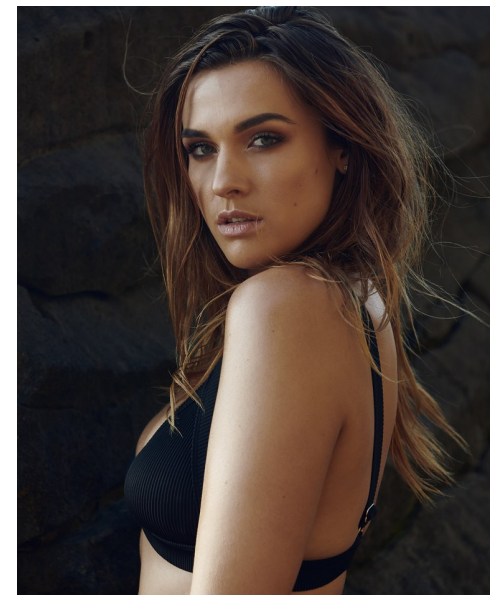

CHLOE WILSON

Height 179cm/5'10.5" Bust 92cm/36" D Waist 64cm/25" Hips 94cm/37"
Dress 10 AUS/6 US/36 EU Shoe 39.5 EU/8.5 US/6 UK Hair Light Brown
Eyes Green

2 Morton Street, PO Box 90920, Auckland
T: +64 9 373 2916 | F: +64 9 379 6834
Freephone (NZ Only): 0508 4 Red11