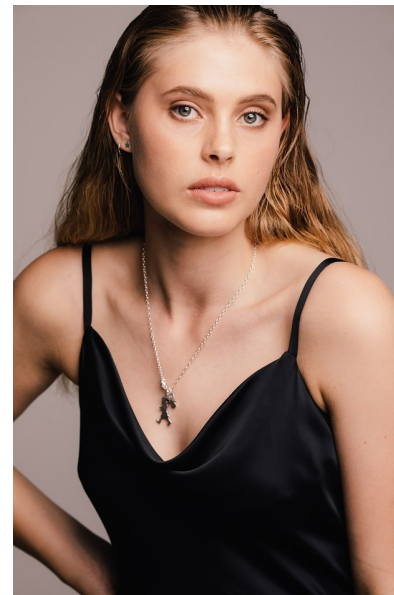

## LUCY SINCLAIR

Height 175cm/5'9" Bust 89cm/35" B Waist 71cm/28" Hips 99cm/39"  
Dress 8-10 AUS/4-6US/34-36 EU Shoe 39.5 EU/8.5 US/6 UK Hair Blonde  
Eyes Green

17D Pollen Street  
Grey Lynn  
Auckland