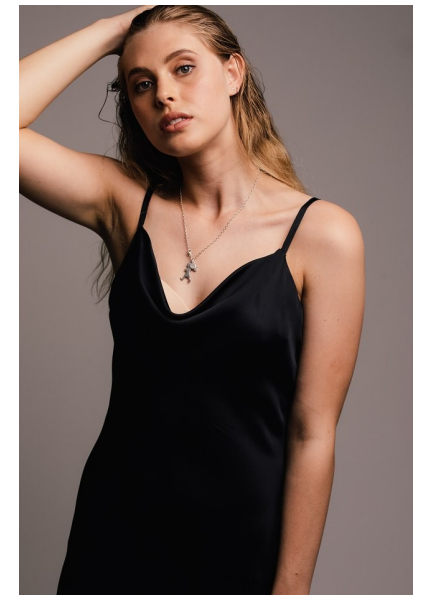

## LUCY SINCLAIR

Height 175cm/5'9" Bust 89cm/35" B Waist 71cm/28" Hips 99cm/39"  
Dress 8-10 AUS/4-6US/34-36 EU Shoe 39.5 EU/8.5 US/6 UK Hair Blonde  
Eyes Green

17D Pollen Street  
Grey Lynn  
Auckland