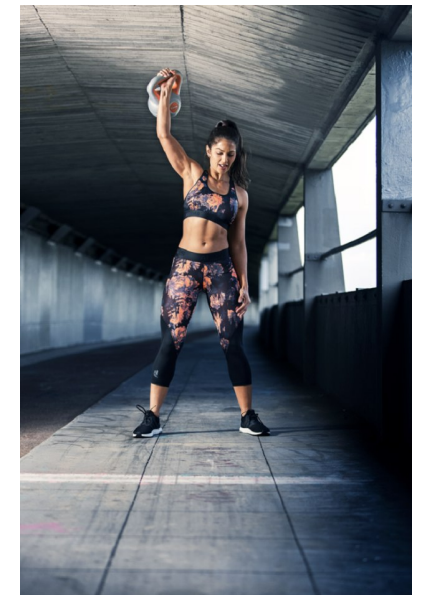

KAITLIN BRUCE

Height 162cm/5'3.5" Bust 86cm/34" DD Waist 59cm/23" Hips 94cm/37"
Shoe 38 EU/7 US/5 UK Hair Brown Eyes Brown

2 Morton Street, PO Box 90920, Auckland
T:+64 9 373 2916 | F:+64 9 379 6834
Freephone (NZ Only): 0508 4 Red11