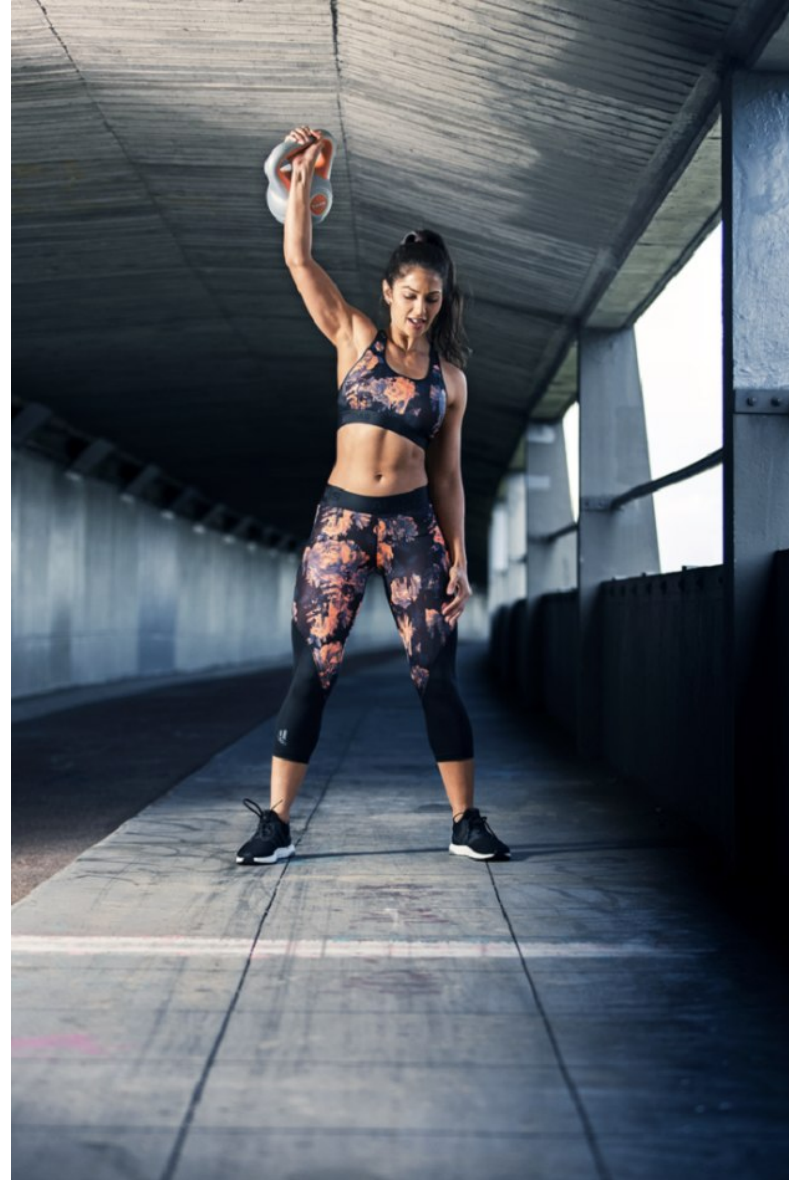

KAITLIN BRUCE

Height 162cm/5'3.5" Bust 86cm/34" DD Waist 59cm/23" Hips 94cm/37" Shoe 38 EU/7 US/5 UK Hair Brown Eyes Brown

KAITLIN BRUCE

Height 162cm/5'3.5" Bust 86cm/34" DD Waist 59cm/23" Hips 94cm/37" Shoe 38 EU/7 US/5 UK Hair Brown Eyes Brown