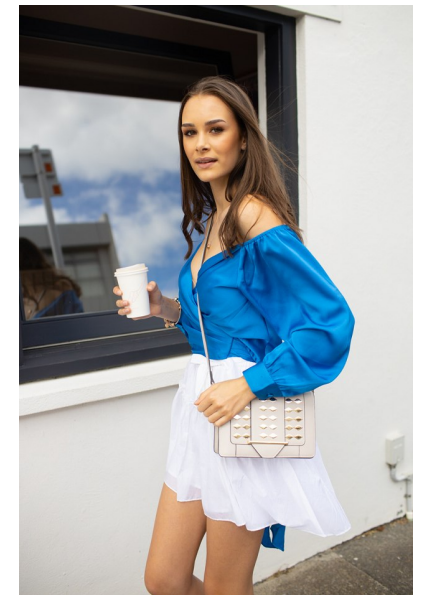

HOLLY KUZMANIC

Height 178cm/5'10" Bust 87cm/34.5" DD Waist 59cm/23" Hips 89cm/35"
Shoe 39 EU/8 US/6 UK Hair Brown Eyes Hazel

17D Pollen Street
Grey Lynn
Auckland