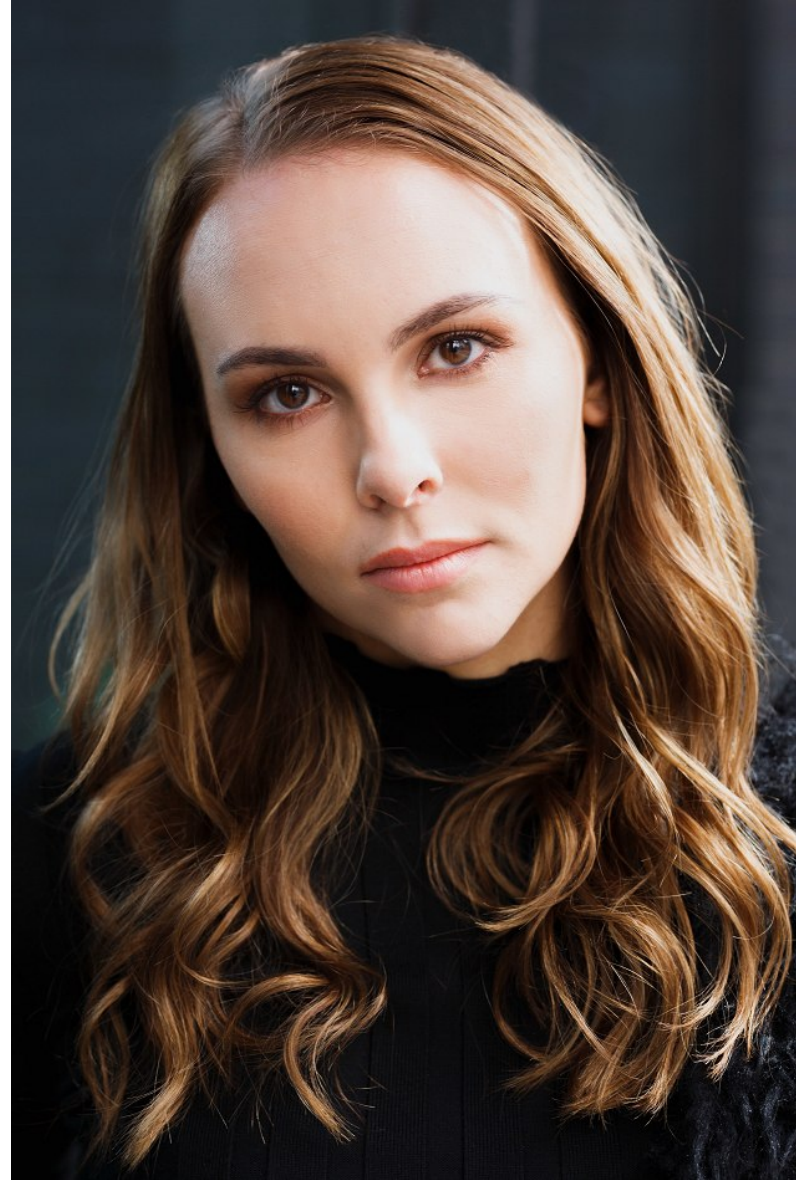

DANA RUSK

Height 170cm/5'7" Bust 86cm/34" B Waist 76cm/30" Hips 99cm/39" Dress 8-10 AUS/4-6US/34-36 EU Shoe 39 EU/8 US/6 UK Hair Blonde Eyes Brown

DANA RUSK

Height 170cm/5'7" Bust 86cm/34" B Waist 76cm/30" Hips 99cm/39" Dress 8-10 AUS/4-6US/34-36 EU Shoe 39 EU/8 US/6 UK Hair Blonde Eyes Brown