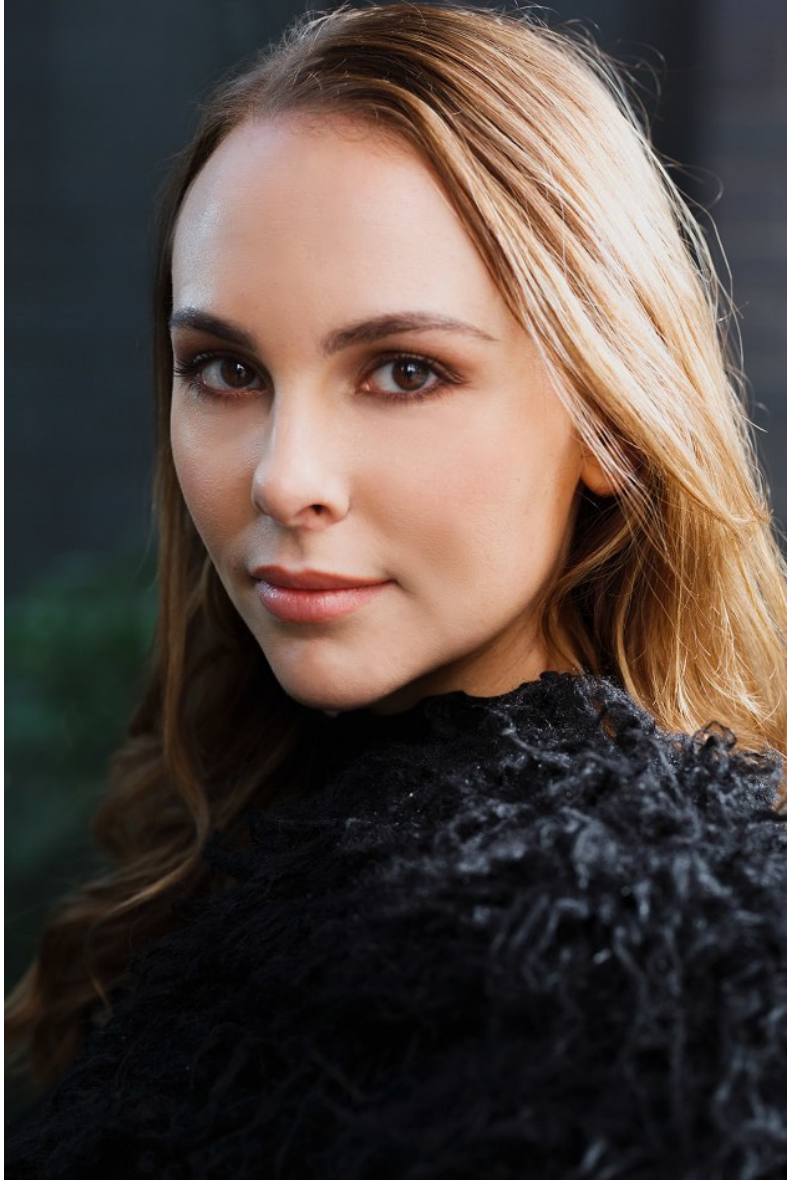

DANA RUSK

Height 170cm/5'7" Bust 86cm/34" B Waist 76cm/30" Hips 99cm/39" Dress 8-10 AUS/4-6US/34-36 EU Shoe 39 EU/8 US/6 UK Hair Blonde Eyes Brown

DANA RUSK

Height 170cm/5'7" Bust 86cm/34" B Waist 76cm/30" Hips 99cm/39" Dress 8-10 AUS/4-6US/34-36 EU Shoe 39 EU/8 US/6 UK Hair Blonde Eyes Brown