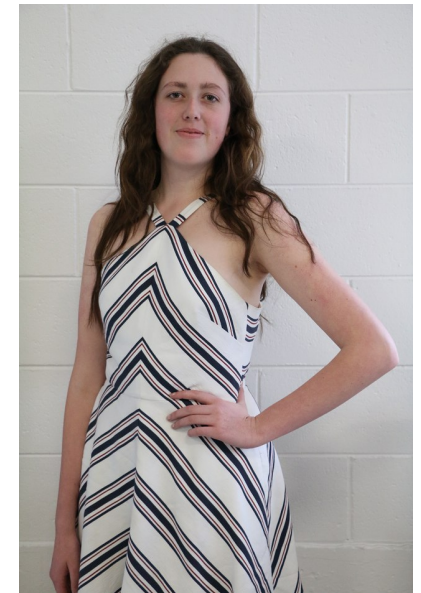

BONNIE MITCHELL

Height 182cm/5'11.5" Bust 89cm/35" Waist 71cm/28" Hips 99cm/39"
Dress 12 AUS/8 US/38 EU Shoe 40 EU/9 US/6.5 UK Hair Brunette
Eyes Hazel

2 Morton Street, PO Box 90920, Auckland
T:+64 9 373 2916 | F:+64 9 379 6834
Freephone (NZ Only): 0508 4 Red11