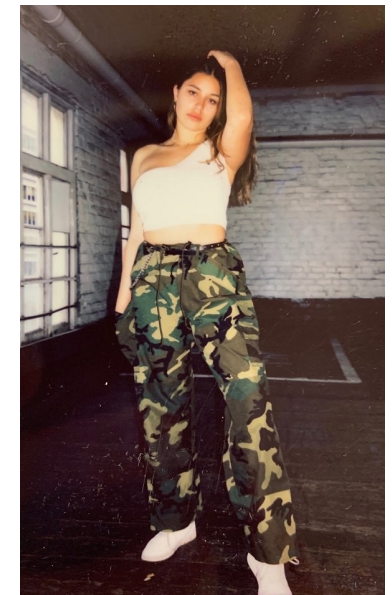

BIANCA TOLMIE

Height 178cm/5'10" Bust 99cm/39" E Waist 74cm/29" Hips 107cm/42"
Dress 12-14 AUS/8-10 US/38-40 EU Shoe 40.5 EU/9.5 US/7 UK Hair Brunette
Eyes Hazel

17D Pollen Street
Grey Lynn
Auckland