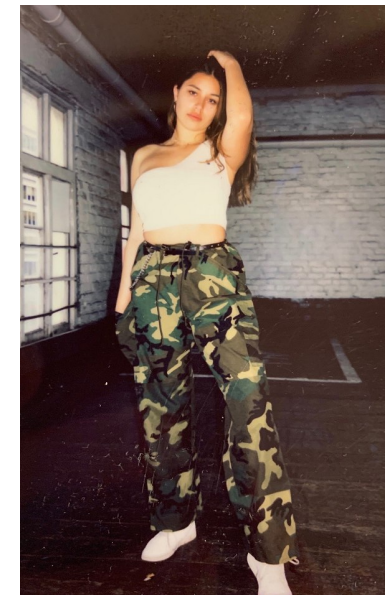

BIANCA TOLMIE

Height 178cm/5'10" Bust 99cm/39" E Waist 74cm/29" Hips 107cm/42"
Dress 12-14 AUS/8-10 US/38-40 EU Shoe 40.5 EU/9.5 US/7 UK
Hair Brunette Eyes Hazel

2 Morton Street, PO Box 90920, Auckland
T:+64 9 373 2916 | F:+64 9 379 6834
Freephone (NZ Only): 0508 4 Red11