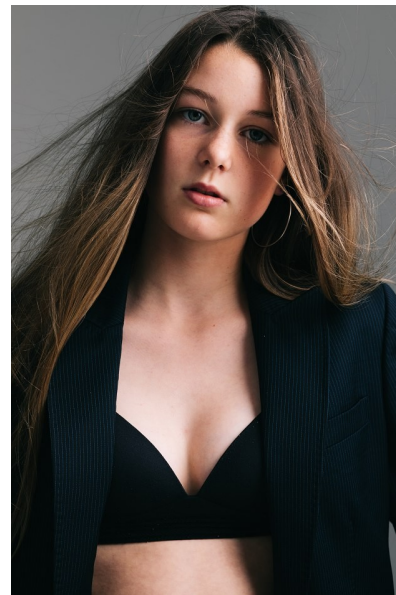

HOLLY O'NEILL

Height 174cm/5'8.5" Bust 81cm/32" A Waist 61cm/24" Hips 89cm/35"
Dress 6 AUS/2 US/32 EU Shoe 39.5 EU/8.5 US/6 UK Hair Dark Blonde
Eyes Blue

17D Pollen Street
Grey Lynn
Auckland