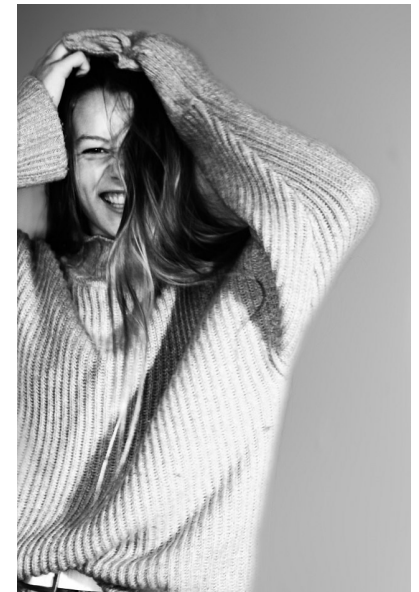

HOLLY O'NEILL

Height 174cm/5'8.5" Bust 81cm/32" A Waist 61cm/24" Hips 89cm/35"
Dress 6 AUS/2 US/32 EU Shoe 39.5 EU/8.5 US/6 UK Hair Dark Blonde
Eyes Blue

17D Pollen Street
Grey Lynn
Auckland