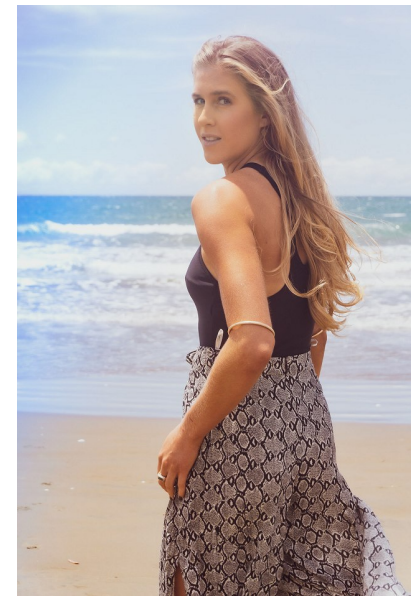

CARLI DAVIS

Height 173cm/5'8" Bust 81cm/32" B Waist 69cm/27" Hips 95cm/37.5"
Dress 8 AUS/4 US/34 EU Shoe 40.5 EU/9.5 US/7 UK Hair Blonde
Eyes Blue

2 Morton Street, PO Box 90920, Auckland
T: +64 9 373 2916 | F: +64 9 379 6834
Freephone (NZ Only): 0508 4 Red11